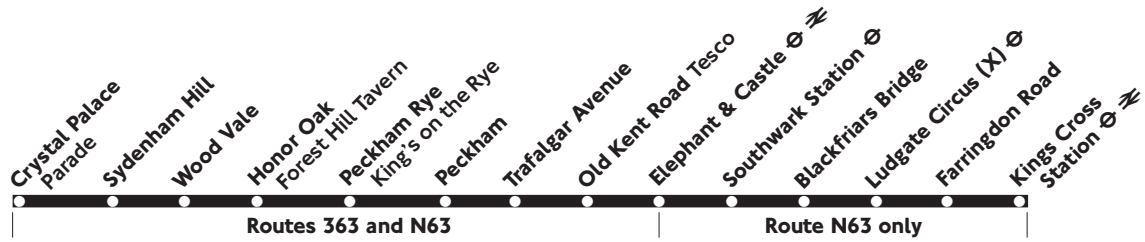

(X) - For City Thameslink Station

17.5.03 T48550

363

Daily

N63

Every night

Crystal Palace - Peckham - Elephant & Castle

Monday - Friday