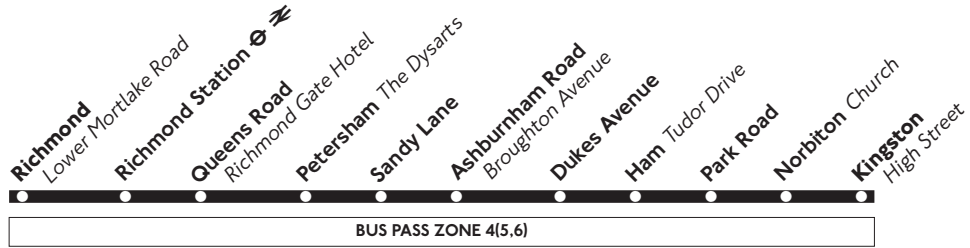

371

Daily

Richmond - Ham - Kingston

Mondays to Fridays

	SD																
Richmond Lower Mortlake Road	0530	0545	0600	0615					0708		0757	0758	0805		1901		2001
Richmond Station	0533	0548	0603	0618	Then			0711	Then		0801	0802	0809	Then	1904	Then	2004
Queens Road Richmond Gate Hotel	0539	0554	0609	0624	about			0717	about		0808	0809	0816	about	1911	about	2010
Petersham Dysarts	0542	0557	0612	0627	every			0720	every		0812	0813	0820	every	1915	every	2013
Ashburnham Road Broughton Avenue	0548	0603	0618	0633	10 minutes			0726	8 minutes		0819	B 0827	8 minutes	1922	10 minutes	2019	
Ham Tudor Drive	0551	0606	0621	0636	until			0729	until		0822	---	0830	until	1925	until	2022
Norbiton Church	0558	0613	0628	0643				0741			0834	---	0842		1935		2029
Kingston High Street	0602	0617	0632	0647				0747			0840	---	0848		1940		2033
Richmond Lower Mortlake Road	2015	2030	2045	Then	00	15	30	45			0100						
Richmond Station	2018	2033	2048	every 15	03	18	33	48			0103						
Queens Road Richmond Gate Hotel	2024	2039	2054	minutes,	09	24	39	54			0109						
Petersham Dysarts	2027	2042	2057	at these	12	27	42	57	until		0112						
Ashburnham Road Broughton Avenue	2033	2048	2103	minutes	18	33	48	03			0118						
Ham Tudor Drive	2036	2051	2106	past	21	36	51	06			0121						
Norbiton Church	2043	2058	2113	the	28	43	58	13			0128						
Kingston High Street	2047	2102	2117	hour	32	47	02	17			0132						

B - continues to Ham Ashburnham Road (Greycourt School) - arrives 0820
SD - schooldays only - double deck bus, NOT wheelchair accessible