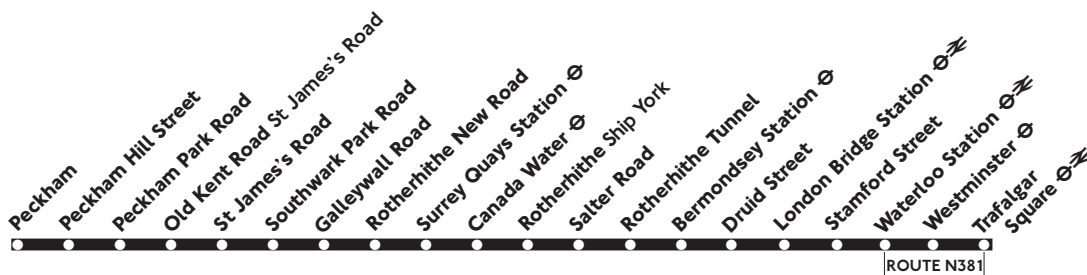

9.10.04 T58250

381

Daily

N381

Every night

Peckham - Surrey Quays - Waterloo

Monday - Friday

Peckham Bus Station	0445	0600	1931	2355
Old Kent Road St James's Road	0452	0607	1938	0002
Southwark Park Road St James's Road	0455	0610	1941	0005
Surrey Quays Station	0501 <i>Then</i>	0616 <i>Then</i>	1947 <i>Then</i>	0011
Canada Water Station	0504 <i>every</i>	0619 <i>about every</i>	1950 <i>about every</i>	0014
Rotherhithe Ship York	0508 <i>15 minutes</i>	0623 <i>8-10 minutes</i>	1954 <i>12 minutes</i>	0018
Rotherhithe Tunnel	0514 <i>until</i>	0629 <i>until</i>	2000 <i>until</i>	0024
Druid Street Tower Bridge Road	0519	0634	2005	0029
London Bridge St Thomas Street	0521	0636	2007	0031
Waterloo Station York Road	0529	0644	2015	0039

Saturday (also Good Friday)

Peckham Bus Station	0445	0800	1830	2355
Old Kent Road St James's Road	0452	0807	1839	0002
Southwark Park Road St James's Road	0455	0810	1842	0005
Surrey Quays Station	0501 <i>Then</i>	0816 <i>Then</i>	1849 <i>Then</i>	0011
Canada Water Station	0504 <i>every</i>	0819 <i>about every</i>	1854 <i>about every</i>	0014
Rotherhithe Ship York	0508 <i>15 minutes</i>	0823 <i>10 minutes</i>	1859 <i>12 minutes</i>	0018
Rotherhithe Tunnel	0514 <i>until</i>	0829 <i>until</i>	1905 <i>until</i>	0024
Druid Street Tower Bridge Road	0519	0834	1910	0029
London Bridge St Thomas Street	0521	0836	1912	0031
Waterloo Station York Road	0525	0844	1920	0039

Every night (Route N381)

Peckham Bus Station	0025	0425
Old Kent Road St James's Road	0030	0430
Southwark Park Road St James's Road	0032	0432
Surrey Quays Station	0035 <i>Then</i>	0435
Rotherhithe Ship York	0040 <i>every</i>	0440
Rotherhithe Tunnel	0043 <i>30 minutes</i>	0443
Druid Street Tower Bridge Road	0046 <i>until</i>	0446
London Bridge St Thomas Street	0048	0448
Waterloo Station York Road	0053	0453
Westminister Station	0056	0456
Trafalgar Square	0059	0459