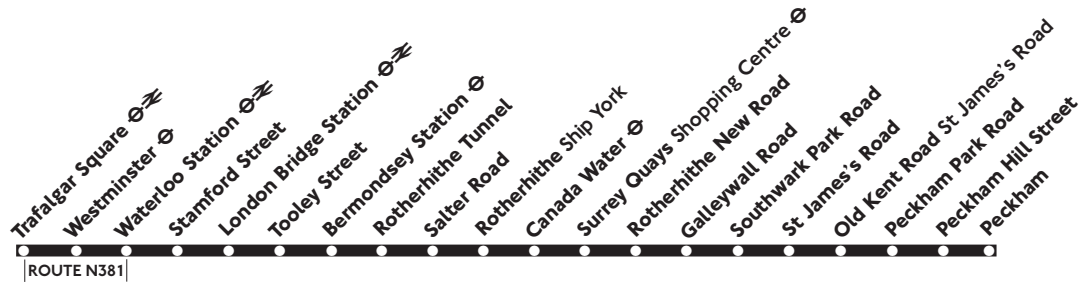

381

Daily

N381

Every night

Waterloo - Surrey Quays - Peckham

Monday - Friday

Waterloo Station York Road	0515	0630	1937	0025
London Bridge St Thomas Street	0522	0637	1944	0032
Tooley Street Tower Bridge Road	0525	0640	1947	0035
Rotherhithe Tunnel	0529 Then	0644 Then	1951 Then	0039
Rotherhithe Ship York	0534 every	0649 about every	1956 about every	0044
Canada Water Station	0538 15 minutes	0653 8-10 minutes	2000 12 minutes	0048
Surrey Quays Shopping Centre	0541 until	0656 until	2003 until	0051
Southwark Park Road St James's Road	0546	0701	2008	0056
Old Kent Road St James's Road	0549	0704	2011	0059
Peckham Bus Station	0555	0710	2017	0105

Saturday (also Good Friday)

Waterloo Station York Road	0515	0830	1913	0025
London Bridge St Thomas Street	0522	0837	1920	0032
Tooley Street Tower Bridge Road	0525	0840	1923	0035
Rotherhithe Tunnel	0529 Then	0844 Then	1927 Then	0039
Rotherhithe Ship York	0534 every	0849 about every	1932 about every	0044
Canada Water Station	0538 15 minutes	0853 10 minutes	1936 12 minutes	0048
Surrey Quays Shopping Centre	0541 until	0856 until	1939 until	0051
Southwark Park Road St James's Road	0546	0901	1944	0056
Old Kent Road St James's Road	0549	0904	1947	0059
Peckham Bus Station	0555	0910	1953	0105

Sunday and other Public Holidays

Waterloo Station York Road	0515	0855	0910	0025
London Bridge St Thomas Street	0522	0902	0917	0032
Tooley Street Tower Bridge Road	0525	0905	0920	0035
Rotherhithe Tunnel	0529 Then	0909	0924 Then	0039
Rotherhithe Ship York	0534 every	0914	0929 about every	0044
Canada Water Station	0538 20 minutes	0918	0933 12 minutes	0048
Surrey Quays Shopping Centre	0541 until	0921	0936 until	0051
Southwark Park Road St James's Road	0546	0926	0941	0056
Old Kent Road St James's Road	0549	0929	0944	0059
Peckham Bus Station	0555	0935	0950	0105

Every night (Route N381)

Trafalgar Square Whitehall (Stop P)	0040	0440
Westminster Station	0042	0442
Waterloo Stamford Street	0045	0445
London Bridge St Thomas Street	0050 Then	0450
Tooley Street Tower Bridge Road	0052 every	0452
Rotherhithe Tunnel	0055 30 minutes	0455
Rotherhithe Ship York	0058 until	0458
Surrey Quays Shopping Centre	0104	0504
Southwark Park Road St James's Road	0109	0509
Old Kent Road St James's Road	0111	0511
Peckham Bus Station	0115	0515

9.10.04 T58250