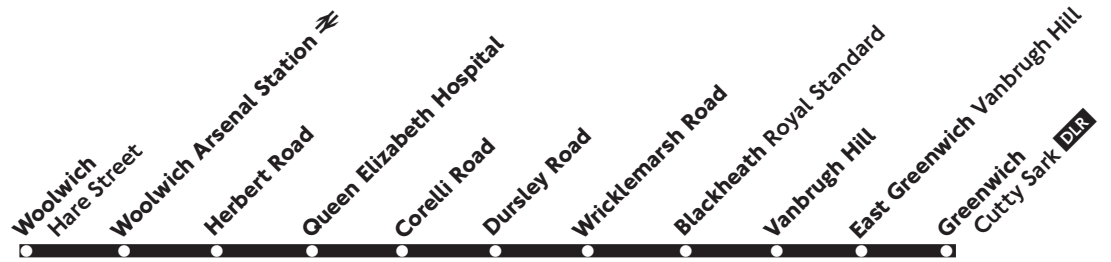

386

Woolwich - Shooters Hill - Greenwich

Daily

Monday - Friday

Woolwich Hare Street	0516	0546	0601	0616	0631	0645	0656	0706	0717	0730	0745	0800	0815	0832	0849	0905	0920	0935
Woolwich Arsenal Station	0520	0550	0605	0620	0635	0649	0700	0710	0721	0735	0750	0805	0820	0837	0854	0910	0925	0940
Herbert Road Plumstead Common Road	0524	0554	0609	0624	0639	0653	0704	0714	0725	0739	0754	0809	0824	0841	0858	0914	0929	0944
Queen Elizabeth Hospital	0532	0602	0617	0632	0647	0701	0712	0722	0733	0748	0803	0818	0833	0850	0907	0922	0937	0952
Dursley Road Dursley Gardens	0536	0606	0621	0636	0651	0705	0716	0726	0739	0754	0809	0824	0839	0856	0912	0927	0942	0957
Blackheath Royal Standard	0543	0613	0628	0643	0658	0712	0723	0733	0748	0803	0818	0833	0848	0905	0921	0936	0951	1006
East Greenwich Vanbrugh Hill	0548	0618	0633	0648	0703	0717	0728	0740	0755	0810	0825	0840	0855	0912	0928	0943	0958	1013
Greenwich Cutty Sark DLR	0553	0623	0638	0653	0708	0722	0736	0750	0805	0820	0835	0850	0905	0920	0935	0950	1005	1020

Woolwich Hare Street	0950	<i>Then</i>	05	20	35	50	1405	1420	1435	1450	1505	1520	1535	1550	1605	1620	1635	1650	
Woolwich Arsenal Station	0955	<i>every</i>	10	25	40	55	1410	1425	1440	1455	1511	1526	1541	1556	1611	1626	1641	1656	
Herbert Road Plumstead Common Road	0959	<i>15 minutes</i>	14	29	44	59	1414	1429	1444	1459	1516	1531	1546	1601	1616	1631	1646	1701	
Queen Elizabeth Hospital	1007	<i>at these</i>	22	37	52	07	until	1422	1437	1452	1509	1527	1542	1557	1612	1627	1642	1657	1712
Dursley Road Dursley Gardens	1012	<i>minutes</i>	27	42	57	12		1427	1442	1457	1514	1532	1547	1602	1617	1632	1647	1702	1717
Blackheath Royal Standard	1021	<i>past</i>	36	51	06	21		1436	1451	1506	1523	1541	1556	1611	1626	1641	1656	1711	1726
East Greenwich Vanbrugh Hill	1028	<i>the</i>	43	58	13	28		1443	1458	1513	1530	1548	1603	1618	1633	1648	1703	1718	1733
Greenwich Cutty Sark DLR	1035	<i>hour</i>	50	05	20	35		1450	1505	1520	1537	1555	1610	1625	1640	1655	1710	1725	1740

Woolwich Hare Street	1705	1720	1735	1750	1805	1820	1835	1850	1906	1926	1946	<i>Then</i>	16	46	2316	2346	
Woolwich Arsenal Station	1711	1726	1741	1756	1811	1826	1840	1855	1911	1931	1950	<i>every</i>	20	50	2320	2350	
Herbert Road Plumstead Common Road	1716	1731	1746	1801	1816	1831	1845	1900	1916	1935	1954	<i>30 minutes</i>	24	54	2324	2354	
Queen Elizabeth Hospital	1727	1742	1757	1812	1827	1840	1854	1909	1925	1943	2002	<i>at these</i>	32	02	until	2332	0002
Dursley Road Dursley Gardens	1732	1747	1802	1817	1832	1844	1858	1913	1929	1947	2006	<i>minutes</i>	36	06		2336	0006
Blackheath Royal Standard	1741	1756	1811	1826	1839	1851	1905	1920	1936	1953	2012	<i>past</i>	42	12		2342	0012
East Greenwich Vanbrugh Hill	1748	1803	1818	1833	1846	1858	1912	1927	1941	1958	2017	<i>the</i>	47	17		2347	0017
Greenwich Cutty Sark DLR	1755	1810	1825	1839	1852	1904	1918	1933	1946	2003	2022	<i>hour</i>	52	22		2352	0022

Saturday (also Good Friday)