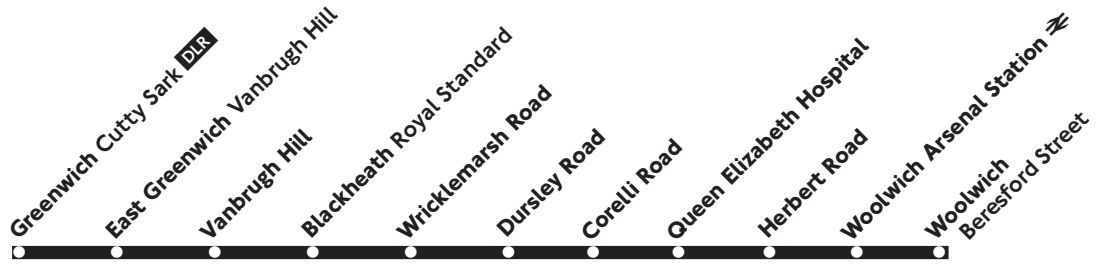

386

Greenwich - Shooters Hill - Woolwich

Daily

Monday - Friday

Greenwich Cutty Sark DLR	0530	0600	0615	0630	0645	0700	0715	0730	0745	0800	0815	0830	Then	45	00	15	30	1400
East Greenwich Vanbrugh Hill	0533	0603	0618	0633	0648	0703	0719	0735	0750	0805	0820	0835	every	50	05	20	35	1405
Blackheath Royal Standard	0538	0608	0623	0638	0653	0708	0724	0742	0757	0812	0827	0842	15 minutes	57	12	27	42	1412
Dursley Road Dursley Gardens	0543	0613	0628	0643	0658	0713	0730	0749	0804	0819	0834	0849	at these	04	19	34	49	until 1419
Queen Elizabeth Hospital	0548	0618	0633	0648	0703	0718	0737	0755	0810	0825	0840	0855	minutes	10	25	40	55	1425
Herbert Road Plumstead Common Road	0556	0626	0641	0656	0711	0726	0746	0804	0819	0834	0849	0904	past	19	34	49	04	1434
Woolwich Arsenal Station	0602	0632	0647	0702	0717	0732	0753	0811	0826	0841	0856	0911	the	26	41	56	11	1441
Woolwich Beresford Street	0606	0636	0651	0706	0721	0737	0758	0816	0831	0846	0901	0916	hour	31	46	01	16	1446

Greenwich Cutty Sark DLR	1415	1430	1445	Then	00	15	30	45	1700	1715	1730	1745	1800	1815	1830	1845	1900	1915
East Greenwich Vanbrugh Hill	1420	1435	1450	every	05	20	35	50	1705	1720	1735	1750	1805	1820	1835	1849	1904	1919
Blackheath Royal Standard	1427	1442	1457	15 minutes	12	27	42	57	1712	1727	1742	1757	1812	1827	1842	1856	1911	1926
Dursley Road Dursley Gardens	1434	1449	1504	at these	19	34	49	04	until 1719	1734	1749	1804	1819	1834	1848	1902	1917	1932
Queen Elizabeth Hospital	1440	1456	1512	minutes	27	42	57	12	1727	1742	1757	1812	1827	1841	1854	1908	1923	1937
Herbert Road Plumstead Common Road	1449	1505	1521	past	36	51	06	21	1736	1751	1806	1821	1836	1849	1902	1916	1931	1945
Woolwich Arsenal Station	1456	1512	1528	the	43	58	13	28	1743	1758	1813	1828	1842	1855	1908	1922	1937	1951
Woolwich Beresford Street	1501	1517	1533	hour	48	03	18	33	1748	1803	1818	1833	1847	1900	1913	1927	1941	1955

Greenwich Cutty Sark DLR	1930	1945	2000	2030	Then	00	30	2400										
East Greenwich Vanbrugh Hill	1934	1948	2003	2033	every	03	33	0003										
Blackheath Royal Standard	1939	1953	2008	2038	30 minutes	08	38	0008										
Dursley Road Dursley Gardens	1944	1958	2013	2043	at these	13	43	until 0013										
Queen Elizabeth Hospital	1949	2003	2018	2048	minutes	18	48	0018										
Herbert Road Plumstead Common Road	1957	2011	2026	2056	past	26	56	0026										
Woolwich Arsenal Station	2003	2017	2032	2102	the	32	02	0032										
Woolwich Beresford Street	2007	2021	2036	2106	hour	36	06	0036										

Saturday (also Good Friday)