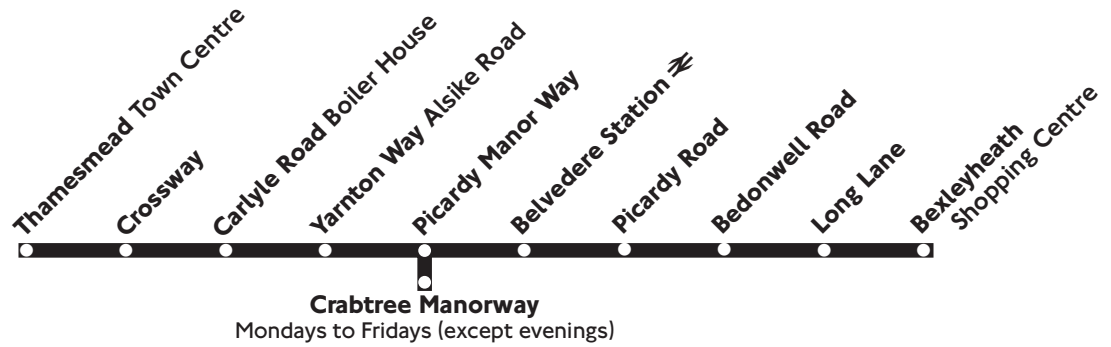

## Thamesmead - Belvedere - Bexleyheath

Daily

<b>Bexleyheath Shopping Centre</b>	2055	Then every	25	55	0025	
<b>Long Lane Belvedere Road</b>	2059	30 minutes	29	59	0029	
<b>Belvedere Station Belvedere</b> ⇌	2106	at these	36	06	until	0036
<b>Thamesmead Alsike Road</b>	2111	minutes past	41	11	0041	
<b>Thamesmead Town Centre</b>	2120	the hour	50	20	0050	