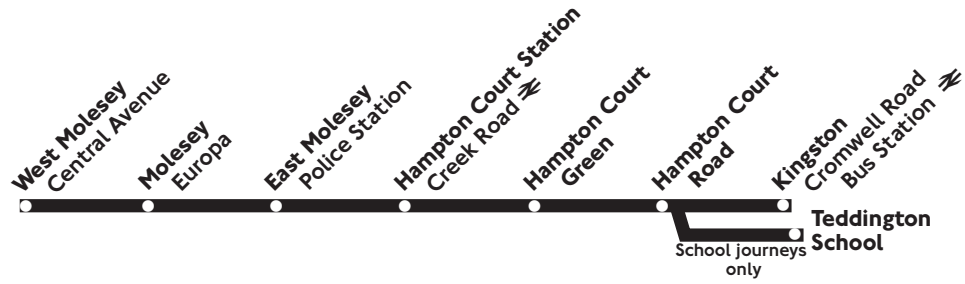

411

West Molesey - Hampton Court - Kingston

Daily

Monday - Friday

	SD																
West Molesey Central Square	0505	0535	0555	0625	0650	0710	0730	0750	0751	0810	0830	0850	0910		1430	1450	1510
Molesey Europa	0508	0538	0559	0629	0655	0715	0736	0756	0757	0816	0836	0856	0915	Then	1435	1455	1515
East Molesey Police Station	0510	0540	0601	0631	0657	0717	0738	0759	0800	0819	0839	0859	0918	every	1438	1458	1518
Hampton Court Station Creek Road ⇌	0512	0542	0603	0633	0700	0720	0741	0803	0804	0823	0843	0903	0920	20	1440	1500	1520
Hampton Court Palace	0514	0544	0605	0635	0704	0724	0747	0812	0813	0832	0852	0905	0922	minutes	1442	1502	1522
Teddington School Broom Road	↓	↓	↓	↓	↓	↓	↓	↓	0824	↓	↓	↓	↓	until	↓	↓	↓
Kingston Church	0518	0548	0610	0640	0709	0729	0754	0819	---	0839	0859	0912	0927		1447	1508	1528
Kingston Cromwell Road Bus Station ⇌	0521	0551	0613	0643	0713	0733	0758	0823	---	0843	0903	0916	0931		1451	1512	1532
West Molesey Central Square	1530	1550			1810	1830	1850	1910	1936	2035	2135	2235	2335				
Molesey Europa	1535	1555	Then		1815	1834	1854	1914	1940	2038	2138	2238	2338				
East Molesey Police Station	1538	1558	every		1818	1837	1857	1917	1943	2040	2140	2240	2340				
Hampton Court Station Creek Road ⇌	1540	1600	20		1820	1839	1859	1919	1945	2042	2142	2242	2342				
Hampton Court Palace	1542	1602	minutes		1822	1841	1901	1921	1947	2044	2144	2244	2344				
Kingston Church	1548	1608	until		1828	1847	1906	1926	1952	2048	2148	2248	2348				
Kingston Cromwell Road Bus Station ⇌	1552	1612			1832	1851	1910	1930	1955	2051	2151	2251	2351				

Saturday (also Good Friday)

West Molesey Central Square	0505			0735	0800	0820	0840	0900	0920	0940	1000	1020			1700	1720	1740	1810
Molesey Europa	0508	Then		0738	0803	0824	0844	0905	0925	0945	1005	1025	Then		1705	1725	1745	1814
East Molesey Police Station	0510	every		0740	0805	0826	0847	0908	0928	0948	1008	1028	every		1708	1728	1748	1817
Hampton Court Station Creek Road ⇌	0512	30		0742	0807	0828	0849	0910	0930	0950	1010	1030	20		1710	1730	1750	1819
Hampton Court Palace	0514	minutes		0744	0809	0830	0851	0912	0932	0952	1013	1033	minutes		1713	1733	1753	1822
Kingston Church	0518	until		0748	0813	0835	0856	0918	0939	1000	1021	1042	until		1722	1740	1758	1827
Kingston Cromwell Road Bus Station ⇌	0521			0751	0816	0838	0900	0922	0943	1004	1025	1046			1726	1744	1802	1831
West Molesey Central Square	1840	1910	1940	2035	2135	2235	2335											
Molesey Europa	1844	1914	1944	2038	2138	2238	2338											
East Molesey Police Station	1847	1917	1946	2040	2140	2240	2340											
Hampton Court Station Creek Road ⇌	1849	1919	1948	2042	2142	2242	2342											
Hampton Court Palace	1851	1921	1950	2044	2144	2244	2344											
Kingston Church	1856	1926	1955	2048	2148	2248	2348											
Kingston Cromwell Road Bus Station ⇌	1900	1930	1958	2051	2151	2251	2351											

Sunday and other Public Holidays