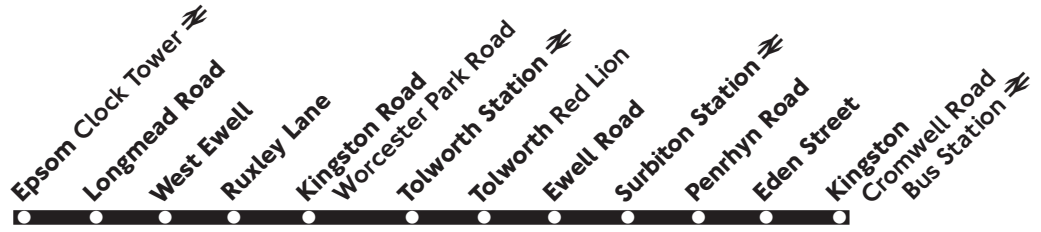

418

Epsom - West Ewell - Kingston

Mondays to Saturdays, and Sunday shopping hours

Monday - Friday

Epsom Clock Tower ⇌	0615	0645	0710	0739	0809	0839	0909	0939		09 39	1409	1439	1509	1539	1609	1639
Longmead Road Hollymoor Lane	0620	0650	0716	0746	0816	0846	0916	0945	Then	15 45	1415	1445	1515	1546	1616	1646
West Ewell Horton Park Country Club	0623	0653	0720	0750	0820	0850	0920	0949	every	19 49	1419	1449	1519	1550	1620	1650
Ruxley Lane Kingston Road	0627	0657	0725	0757	0827	0857	0927	0954	30 minutes,	24 54	1424	1454	1524	1555	1625	1655
Tolworth Station ⇌	0630	0700	0728	0803	0833	0903	0933	0958	at these	28 58 until	1428	1458	1528	1600	1630	1700
Tolworth Red Lion	0632	0702	0732	0807	0837	0907	0937	1001	minutes	31 01	1431	1501	1531	1603	1633	1703
Surbiton Station Claremont Road ⇌	0637	0707	0740	0815	0845	0915	0943	1007	past the	37 07	1437	1507	1538	1610	1640	1710
Kingston Eden Street	0642	0715	0750	0825	0855	0925	0950	1014	hour	44 14	1444	1514	1545	1617	1647	1717
Kingston Cromwell Road Bus Station ⇌	0644	0718	0753	0828	0858	0928	0952	1016		46 16	1446	1516	1548	1620	1650	1720

Epsom Clock Tower ⇌	1709	1739	1809	1839	1908	1935	2035	2205	2335							
Longmead Road Hollymoor Lane	1716	1746	1816	1845	1914	1940	2040	2210	2340							
West Ewell Horton Park Country Club	1720	1750	1820	1849	1918	1943	2043	2213	2343							
Ruxley Lane Kingston Road	1725	1755	1825	1853	1922	1947	2047	2217	2347							
Tolworth Station ⇌	1730	1800	1830	1857	1926	1950	2050	2220	2350							
Tolworth Red Lion	1733	1803	1833	1900	1929	1952	2052	2222	2352							
Surbiton Station Claremont Road ⇌	1740	1810	1839	1906	---	1957	2057	2227	---							
Kingston Eden Street	1747	1817	1846	1913	---	2002	2102	2232	---							
Kingston Cromwell Road Bus Station ⇌	1750	1820	1848	1915	---	2004	2104	2234	---							

Saturday (also Good Friday)

Epsom Clock Tower ⇌	0615	0705	0745	0815	0845	0909	0939	1009	1039		09 39	1709	1739	1809	1839	1908
Longmead Road Hollymoor Lane	0620	0710	0750	0820	0850	0915	0945	1015	1045	Then	15 45	1715	1745	1814	1844	1913
West Ewell Horton Park Country Club	0623	0713	0753	0823	0853	0918	0948	1019	1049	every	19 49	1719	1749	1817	1847	1916
Ruxley Lane Kingston Road	0627	0717	0757	0827	0857	0923	0953	1024	1054	30 minutes,	24 54	1724	1754	1821	1851	1920
Tolworth Station ⇌	0630	0720	0800	0830	0900	0926	0956	1028	1058	at these	28 58 until	1728	1758	1824	1854	1923
Tolworth Red Lion	0632	0722	0802	0832	0903	0929	0959	1031	1101	minutes	31 01	1731	1801	1826	1856	1925
Surbiton Station Claremont Road ⇌	0637	0727	0807	0837	0909	0935	1005	1037	1107	past the	37 07	1737	1806	1831	1901	---
Kingston Eden Street	0642	0732	0812	0842	0916	0942	1014	1046	1116	hour	46 16	1746	1811	1836	1906	---
Kingston Cromwell Road Bus Station ⇌	0644	0734	0814	0844	0919	0945	1017	1049	1119		49 19	1749	1813	1838	1908	---

Epsom Clock Tower ⇌	1935	2035	2205	2335					
Longmead Road Hollymoor Lane	1940	2040	2210	2340					
West Ewell Horton Park Country Club	1943	2043	2213	2343					
Ruxley Lane Kingston Road	1947	2047	2217	2347					
Tolworth Station ⇌	1950	2050	2220	2350					
Tolworth Red Lion	1952	2052	2222	2352					
Surbiton Station Claremont Road ⇌	1957	2057	2227	---					
Kingston Eden Street	2002	2102	2232	---					
Kingston Cromwell Road Bus Station ⇌	2004	2104	2234	---