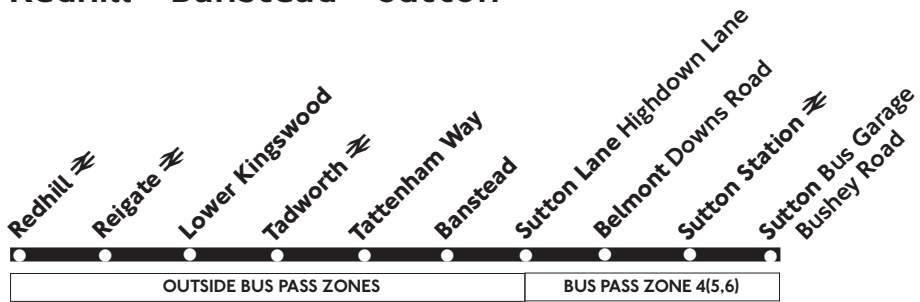

Saturdays: 1630 Sutton Throwley Way to Leatherhead (arrive 1724) via Banstead (1634) and Burgh Heath (1650). Operated by Northdown (Route 516).

28.4.03 T48490

MAYOR OF LONDON

24 hour London Travel Information
020 7222 1234

Textphone
020 7918 3015

Operated by Metrobus

420

Redhill - Banstead - Sutton

Daily

Monday - Friday

	SD	NSD													
Redhill Bus Station ⇌	0620	0726	0740	0807	0915	Then	15	1615	1715	1830	1940	2040	2140	2240	
Reigate Bell Street	0629	0736	0751	0819	0926	every	26	1626	1726	1839	1948	2048	2148	2248	
Lower Kingswood Fox	0638	0746	0801	0831	0936	60	36	1636	1737	1849	1955	2055	2155	2255	
Walton-on-the-Hill Howard Close	↓	0800	↓	↓	↓	mins.	↓	↓	↓	↓	↓	↓	↓	↓	
Tadworth Station ⇌	0645	0808	0810	0841	0943	at these	43	until	1643	1746	1856	2001	2101	2201	2301
Tattenham Way Reigate Road	0652	0816	0819	0851	0952	mins	52	1652	1754	1903	2008	2108	2208	2308	
Banstead Victoria	0657	0825	0825	0858	0958	past	58	1658	1759	1908	2013	2113	2213	2313	
Belmont Downs Road	0702	0831	0831	0903	1003	the	03	1703	1803	1912	2017	2117	2217	2317	
Sutton Station ⇌	0707	0838	0838	0910	1009	hour	09	1709	1808	1917	2022	2122	2222	2322	
Sutton Bus Garage, Bushey Road	0712	0844	0844	0918	1015		15	1715	1814	1922	2027	2127	2227	2327	

Saturday

Redhill Bus Station ⇌	0715			15	1715	1830	1940	2040	2140	2240	
Reigate Bell Street	0726	Then		26	1726	1839	1948	2048	2148	2248	
Lower Kingswood Fox	0736	every		36	1736	1849	1955	2055	2155	2255	
Tadworth Station ⇌	0743	60 minutes,		43	1743	1856	2001	2101	2201	2301	
Tattenham Way Reigate Road	0752	at these		52	until	1752	1903	2008	2108	2208	2308
Banstead Victoria	0758	minutes		58	1758	1908	2013	2113	2213	2313	
Belmont Downs Road	0803	past the		03	1803	1912	2017	2117	2217	2317	
Sutton Station ⇌	0809	hour		09	1809	1917	2022	2122	2222	2322	
Sutton Bus Garage, Bushey Road	0815			15	1815	1922	2027	2127	2227	2327	