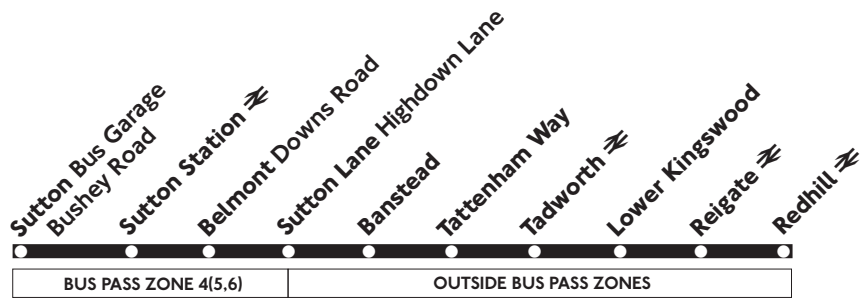

420

Daily

Sutton - Banstead - Redhill

Monday - Friday

	SD	NSD											NFS	FST	NMT	MTS	SD	NSD				
Sutton Bus Garage, Bushey Road	0717	0725	0849	0942	1042	1142	1242	1342	1342	1442	1442	1522	1542	1642	1742	1827	1930	2030				
Sutton Station	0725	0733	0857	0950	1050	1150	1250	1350	1350	1450	1450	1530	1550	1650	1750	1834	1936	2036				
Belmont Downs Road	0731	0739	0903	0956	1056	1156	1256	1356	1356	1456	1456	1536	1556	1656	1756	1840	1941	2041				
Banstead Victoria	0737	0744	0910	1003	1103	1203	1303	1403	1403	1503	1503	1543	1603	1703	1803	1845	1946	2046				
Tattenham Way Reigate Road	0743	0749	0915	1008	1108	1208	1308	1408	1408	1508	1508	1550	1608	1708	1808	1850	1951	2051				
Tadworth Station	0752	0757	0923	1016	1116	1216	1316	1416	1416	1516	1516	1600	1616	1716	1816	1858	1958	2058				
Walton-on-the-Hill Howard Close													1607									
Lower Kingswood Rookery Way													1618									
Lower Kingswood Fox	0802	0804	0930	1023	1123	1223	1323	1423	1423	1523	1523	1623	1623	1723	1823	1904	2004	2104				
Reigate Bancroft Road	0820	0815	0940	1033	1133	1233	1333	1433	1433	1533	1533	1633	1633	1734	1833	1912	2012	2112				
Reigate School	0826																					
Redhill Bus Station	0845	0826	0951	1044	1144	1244	1344	1444		1544		1644	1644	1746	1843	1920	2020	2120				
Redhill St. Bede's School	---	---	---	---	---	---	---	---	1442	---	1542	---	---	---	---	---	---	---				

Sutton Bus Garage, Bushey Road	2130	2230
Sutton Station	2136	2236
Belmont Downs Road	2141	2241
Banstead Victoria	2146	2246
Tattenham Way Reigate Road	2151	2251
Tadworth Station	2158	2258
Lower Kingswood Fox	2204	2304
Reigate Bancroft Road	2212	2312
Redhill Bus Station	2220	2320

Saturday

Sutton Bus Garage, Bushey Road	0842		42	1642	1742	1827	1930	2030	2130	2230
Sutton Station	0850	Then	50	1650	1750	1834	1936	2036	2136	2236
Belmont Downs Road	0856	every	56	1656	1756	1840	1941	2041	2141	2241
Banstead Victoria	0903	60 minutes,	03	1703	1803	1845	1946	2046	2146	2246
Tattenham Way Reigate Road	0908	at these	08 until	1708	1808	1850	1951	2051	2151	2251
Tadworth Station	0916	minutes	16	1716	1816	1858	1958	2058	2158	2258
Lower Kingswood Fox	0923	past the	23	1723	1823	1904	2004	2104	2204	2304
Reigate Bancroft Road	0933	hour	33	1733	1833	1912	2012	2112	2212	2312
Redhill Bus Station	0944		44	1744	1843	1920	2020	2120	2220	2320

Sunday and Public Holidays

Sutton Bus Garage, Bushey Road	0932		32	1732	1830		30		2230
Sutton Station	0938	Then	38	1738	1836	Then	36		2236
Belmont Downs Road	0943	every	43	1743	1841	every	41		2241
Banstead Victoria	0948	60 minutes,	48	1748	1846	60 minutes,	46		2246
Tattenham Way Reigate Road	0953	at these	53 until	1753	1851	at these	51 until		2251
Tadworth Station	1000	minutes	00	1800	1858	minutes	58		2258
Lower Kingswood Fox	1007	past the	07	1807	1904	past the	04		2304
Reigate Bancroft Road	1016	hour	16	1816	1912	hour	12		2312
Redhill Bus Station	1025		25	1825	1920		20		2320

FST - Fridays during school term only.
MTS - Mondays to Thursdays during school term only.
NFS - Not Fridays during school term.
NMT - Fridays. Also Mondays to Thursdays during school holidays.
NSD - Not schooldays.
SD - Schooldays only.

Additional Journeys (Bus Passes, Travelcards and Freedom Passes are not valid on these journeys)