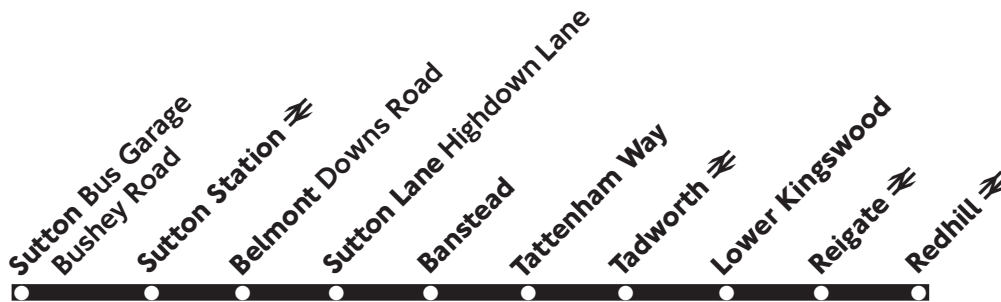

420

Sutton - Banstead - Redhill

Mondays to Saturdays except evenings*

* An evening, Sunday and Public Holiday service is provided between Reigate and Redhill - see timetable

Bus Passes, Travelcards, LT Cards, Freedom Passes and Saver Tickets may be used between Sutton and Sutton Lane Highdown Lane only. Cash fares may differ from those charged on other local bus services

Saturday: 1630 Sutton Throwley Way to Leatherhead (arrive 1724) via Banstead Marks & Spencer (1634) and Burgh Heath (1650). Operated by Centra (Route 516).

28.8.04 T57160

420

Redhill - Banstead - Sutton

Mondays to Saturdays except evenings*

Reigate School 1550 to Banstead Marks & Spencer (arrive 1628).

Saturday:

Epsom 1245 via Leatherhead (1318), Burgh Heath (1352) and Banstead Marks & Spencer (1358) to Sutton St Nicholas Way (arrives 1412).

Operated by Centra (Route 516).

28.8.04 T5716T