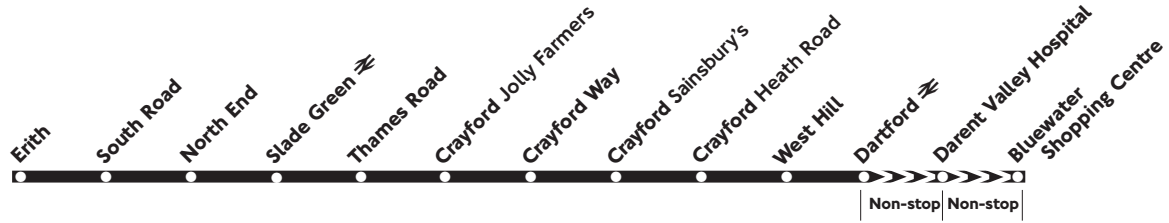

428

Erith - Dartford - Bluewater

Daily

Freedom Passes may be used between Erith and Dartford *Market Street* only.

Monday - Friday

Erith Bexley Road/Cross Street	0525	0555	0625	0640	0655	0710	0725	0740	0755	0810	0825	0840	0855	Then	10	25	40	55	1510
Slade Green Station Howbury Lane ⇌	0530	0600	0630	0645	0700	0717	0732	0747	0802	0817	0832	0847	0902	every	17	32	47	02 u	1517
Crayford Jolly Farmers	0535	0605	0635	0650	0706	0723	0738	0753	0808	0823	0838	0853	0908	15 mins,	23	38	53	08 n	1523
Crayford Sainsbury's	0539	0609	0639	0654	0711	0728	0743	0758	0813	0828	0843	0858	0913	at these	28	43	58	13 t	1528
Dartford Station Home Gardens ⇌	0547	0617	0647	0702	0720	0737	0752	0808	0823	0838	0853	0907	0922	mins	37	52	07	22 i	1537
Darent Valley Hospital	0554	0624	0654	0709	0729	0746	0802	0818	0833	0848	0903	0916	0931	past the	46	01	16	31 l	1546
Bluewater Shopping Centre	0559	0629	0659	0714	0735	0752	0808	0824	0839	0854	0909	0922	0937	hour	52	07	22	37	1552
Erith Bexley Road/Cross Street	1525	1540	1555	1610	1625	1640	1655	1710	1725	1740	1755	1810	1825	1840	1855	1925	1955	2025	
Slade Green Station Howbury Lane ⇌	1532	1547	1602	1617	1632	1647	1702	1717	1732	1747	1802	1817	1832	1847	1902	1930	2000	2030	
Crayford Jolly Farmers	1538	1553	1608	1623	1638	1653	1708	1723	1738	1753	1808	1823	1838	1853	1907	1935	2005	2035	
Crayford Sainsbury's	1543	1558	1614	1629	1644	1659	1714	1729	1744	1759	1813	1828	1843	1858	1911	1939	2009	2039	
Dartford Station Home Gardens ⇌	1552	1608	1624	1639	1654	1709	1724	1739	1754	1808	1822	1837	1852	1906	1919	1947	2017	2047	
Darent Valley Hospital	1601	1617	1633	1648	1703	1718	1733	1748	1803	1817	1831	1846	1859	1913	1926	1954	2024	2054	
Bluewater Shopping Centre	1607	1623	1639	1654	1709	1724	1739	1754	1809	1823	1836	1851	1904	1918	1931	1959	2029	2059	
Erith Bexley Road/Cross Street	2055	Then	25	55				2325	2355										
Slade Green Station Howbury Lane ⇌	2100	every	30	00				2330	2400										
Crayford Jolly Farmers	2105	30 mins,	35	05				2335	0005										
Crayford Sainsbury's	2109	at these	39	09	until			2339	0009										
Dartford Station Home Gardens ⇌	2117	mins	47	17				2347	0017										
Darent Valley Hospital	2124	past the	54	24				2354	0024										
Bluewater Shopping Centre	2129	hour	59	29				2359	0029										

Saturday (also Good Friday)