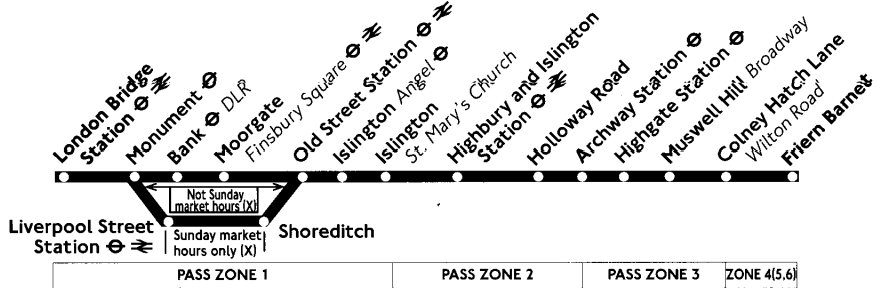

(X) - On public holidays and Sundays when Petticoat Lane Market is closed, buses run via Bank all day.

43

Daily

London Bridge - Islington - Friern Barnet

Not Sunday market hours (X)
 Sunday market hours only (X)
 PASS ZONE 1 PASS ZONE 2 PASS ZONE 3 ZONE 4(5,6)

(X) - On public holidays and Sundays when Petticoat Lane Market is closed, buses run via Bank all day.

A - Time at Stop G in Archway Road. B - Continues to Holloway Road Pemberton Gardens.