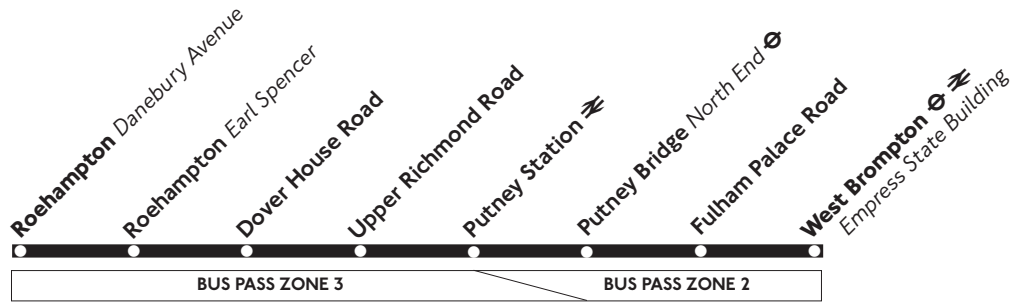

430

West Brompton - Putney - Roehampton

Daily

Mondays to Fridays

W. Brompton E. State Bdg.	0530	0546	Then	0658	Then	1842	Then	0100	0115
Fulham Palace Road Lillie Road	0534	0550	about	0702	about	1849	about	0106	0121
Putney Bridge North End	0540	0556	every	0708	every	1857	every	0112	0127
Putney Station	0544	0600	10-12	0712	8	1907	12	0118	0133
Roehampton Earl Spencer	0552	0608	minutes	0721	minutes	1918	minutes	0128	0143
Roehampton Danebury Avenue	0555	0611	until	0724	until	1921	until	0131	0146

W. Brompton E. State Bdg.	1912	Then	0100	0115
Fulham Palace Road Lillie Road	1918	about	0106	0121
Putney Bridge North End	1924	every	0112	0127
Putney Station	1930	12	0118	0133
Roehampton Earl Spencer	1940	minutes	0128	0143
Roehampton Danebury Avenue	1943	until	0131	0146

23.11.02
 T4526O

430

Roehampton - Putney - West Brompton

Daily

Mondays to Fridays

Roehampton Danebury Avenue	0500	Then	0555	Then	1806	Then	0036
Roehampton Earl Spencer	0503	about	0558	about	1809	about	0039
Putney Station	0513	every	0608	every	1821	every	0048
Putney Bridge North End	0517	10-12	0612	8	1827	12	0053
Fulham Palace Road Lillie Road	0521	minutes	0616	minutes	1833	minutes	0057
W. Brompton E. State Bdg.	0525	until	0620	until	1839	until	0102

Saturdays (also Good Friday)

Roehampton Danebury Avenue	0500	0514	Then	0750	Then	1806	Then	0036
Roehampton Earl Spencer	0503	0517	about	0753	about	1810	about	0039
Putney Station	0513	0527	every	0803	every	1823	every	0048
Putney Bridge North End	0517	0531	10-12	0808	8	1829	12	0053
Fulham Palace Road Lillie Road	0521	0535	minutes	0812	minutes	1839	minutes	0057
W. Brompton E. State Bdg.	0525	0539	until	0817	until	1845	until	0102