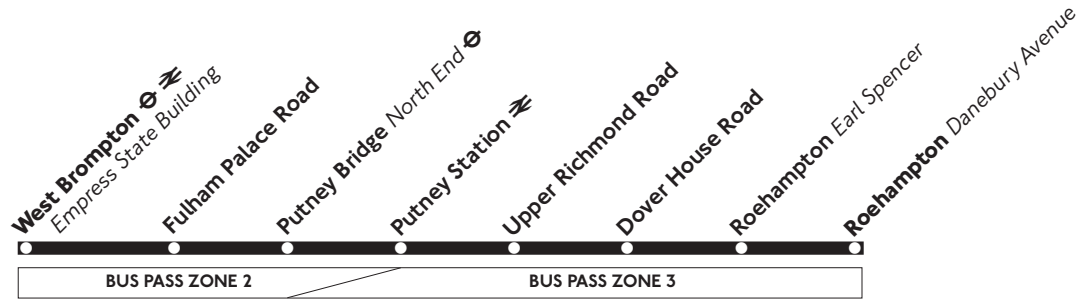

430

West Brompton - Putney - Roehampton

Daily

Mondays to Fridays

W. Brompton E. State Bdg.	0530	0546	Then	0658	Then	1842	Then	0100	0115
Fulham Palace Road Lillie Road	0534	0550	about	0702	about	1849	about	0106	0121
Putney Bridge North End	0540	0556	every	0708	every	1857	every	0112	0127
Putney Station	0544	0600	10-12	0712	8	1907	12	0118	0133
Roehampton Earl Spencer	0552	0608	minutes	0721	minutes	1918	minutes	0128	0143
Roehampton Danebury Avenue	0555	0611	until	0724	until	1921	until	0131	0146

W. Brompton E. State Bdg.	1912	Then	0100	0115
Fulham Palace Road Lillie Road	1918	about	0106	0121
Putney Bridge North End	1924	every	0112	0127
Putney Station	1930	12	0118	0133
Roehampton Earl Spencer	1940	minutes	0128	0143
Roehampton Danebury Avenue	1943	until	0131	0146

23.11.02
 T4526O

430

Roehampton - Putney - West Brompton

Daily

Mondays to Fridays

Roehampton Danebury Avenue	0500	Then	0555	Then	1806	Then	0036
Roehampton Earl Spencer	0503	about	0558	about	1809	about	0039
Putney Station	0513	every	0608	every	1821	every	0048
Putney Bridge North End	0517	10-12	0612	8	1827	12	0053
Fulham Palace Road Lillie Road	0521	minutes	0616	minutes	1833	minutes	0057
W. Brompton E. State Bdg.	0525	until	0620	until	1839	until	0102

Roehampton Danebury Avenue	1812	Then	0036
Roehampton Earl Spencer	1816	about	0039
Putney Station	1829	every	0048
Putney Bridge North End	1835	12	0053
Fulham Palace Road Lillie Road	1845	minutes	0057
W. Brompton E. State Bdg.	1851	until	0102