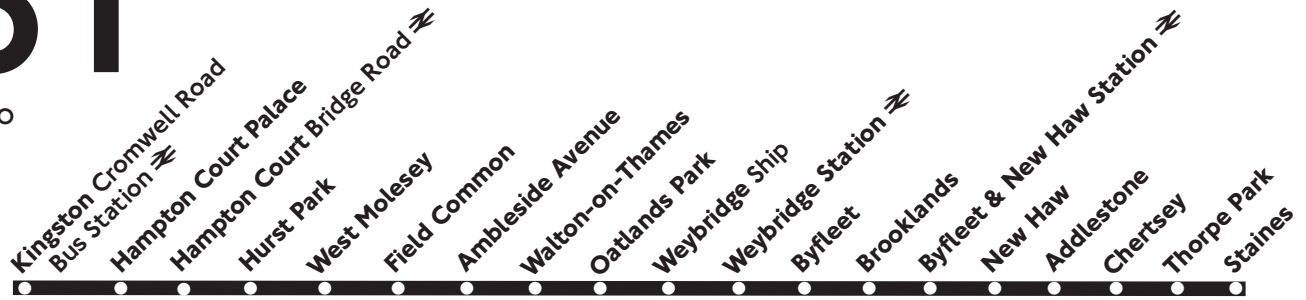

451

Kingston - West Molesey - Staines

Mondays to Saturdays
except evenings

Please note that LT Cards, Bus Passes, Travelcards, Freedom Passes and Bus Saver tickets are NOT accepted on this service.
Cash fares may differ from those on other local bus services.

Monday - Friday

Kingston Cromwell Road Bus Station ⇌	---	---	0718	---	0928	28	1728	1815	1915
Hampton Court Palace	---	---	0727	---	0937	37	1737	1824	1923
Hurst Park The Paddock	---	---	0731	---	0941	41	1741	1828	1927
West Molesey Central Avenue	---	---	0735	---	0945	45	1745	1832	1931
Field Common Ansell Hall	---	---	0739	---	0949	49	1749	1836	1934
Ambleside Avenue St. John's Drive	---	---	0744	---	0954	Then 54	1754	1841	1938
Walton-on-Thames Sainsbury's	---	---	0752	---	0959	every 59	1759	1846	1942
Oatlands Park St. Mary's Road	---	---	0800	---	1003	60 03	1803	1850	1945
Weybridge Ship	---	---	0807	---	1007	minutes, 07	1807	1854	1948
Weybridge Station ⇌	---	---	0810	---	1010	at 10	1810	1857	1951
Brooklands Road Summers Close	---	---	0813	---	1013	these 13 until	1813	1900	1954
Byfleet Youth Club	0610	0706	0816	0916	1016	minutes 16	1816	1903	1957
Manor Farm Sanway Road	0612	0708	0818	0918	1018	past 18	1818	1905	1959
Byfleet Plough	0614	0711	0821	0921	1021	the 21	1821	1908	2002
Brooklands M & S/Tesco	0616	0714	0824	0924	1024	hour 24	1824	1911	2005
Byfleet & New Haw Station ⇌	0619	0717	0827	0927	1027	27	1827	---	---
New Haw White Hart	0621	0720	0830	0930	1030	30	1830	---	---
Addlestone Tesco	0626	0725	0835	0935	1035	35	1835	---	---
Chertsey Heriot Road	0635	0735	0845	0945	1045	45	1845	---	---
Thorpe Park	0640	0740	0850	0950	1050	50	1850	---	---
Staines Bus Station	0648	0748	0858	0958	1058	58	1858	---	---

Saturday

Kingston Cromwell Road Bus Station ⇌	---	---	0728	---	0928	28	1728	1815	1915
Hampton Court Palace	---	---	0737	---	0937	37	1737	1824	1923
Hurst Park The Paddock	---	---	0741	---	0941	41	1741	1828	1927
West Molesey Central Avenue	---	---	0745	---	0945	45	1745	1832	1931
Field Common Ansell Hall	---	---	0749	---	0949	49	1749	1836	1934
Ambleside Avenue St. John's Drive	---	---	0754	---	0954	Then 54	1754	1841	1938
Walton-on-Thames Sainsbury's	---	---	0759	---	0959	every 59	1759	1846	1942
Oatlands Park St. Mary's Road	---	---	0803	---	1003	60 03	1803	1850	1945
Weybridge Ship	---	---	0807	---	1007	minutes, 07	1807	1854	1948
Weybridge Station ⇌	---	---	0810	---	1010	at 10	1810	1857	1951
Brooklands Road Summers Close	---	---	0813	---	1013	these 13 until	1813	1900	1954
Byfleet Youth Club	0610	0706	0816	0916	1016	minutes 16	1816	1903	1957
Manor Farm Sanway Road	0612	0708	0818	0918	1018	past 18	1818	1905	1959
Byfleet Plough	0614	0711	0821	0921	1021	the 21	1821	1908	2002
Brooklands M & S/Tesco	0616	0714	0824	0924	1024	hour 24	1824	1911	2005
Byfleet & New Haw Station ⇌	0619	0717	0827	0927	1027	27	1827	---	---
New Haw White Hart	0621	0720	0830	0930	1030	30	1830	---	---
Addlestone Tesco	0626	0725	0835	0935	1035	35	1835	---	---
Chertsey Heriot Road	0635	0735	0845	0945	1045	45	1845	---	---
Thorpe Park	0640	0740	0850	0950	1050	50	1850	---	---
Staines Bus Station	0648	0748	0858	0958	1058	58	1858	---	---

No service on Sunday or Public Holidays