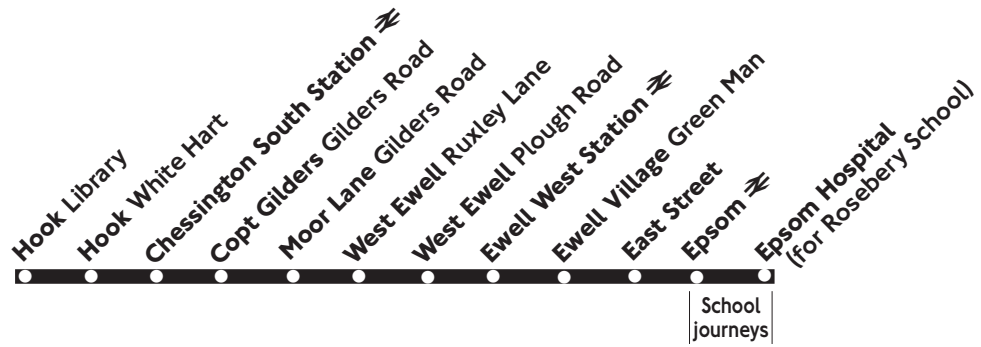

No service on Sunday or other Public Holidays

NSD - Not schooldays

SD - Schooldays only

30.8.03 T49700

467

Hook - West Ewell - Epsom

Mondays to Saturdays
except evenings

Monday - Friday