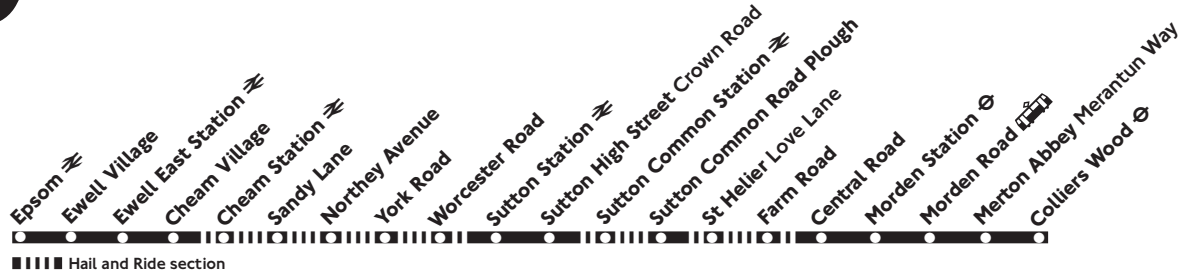

470

Epsom - Sutton - Colliers Wood

Mondays to Saturdays
except evenings

Monday - Friday

Epsom Clock Tower ⇌	0619	0648	0713	0741	0811	0845	0917	0947		17	47		1417	1445	1513	1543	1613	1643
Ewell Village Green Man	0626	0655	0720	0750	0820	0852	0924	0954	Then	24	54		1424	1452	1520	1550	1620	1650
Cheam Village The Broadway	0634	0703	0728	0758	0828	0900	0932	1002	every	32	02		1432	1500	1528	1558	1628	1658
Sandy Lane Northey Avenue	0638	0707	0733	0803	0833	0905	0937	1007	30	37	07		1437	1505	1533	1603	1633	1703
Sutton Station ⇌	0645	0714	0741	0811	0841	0913	0944	1014	minutes	44	14		1444	1512	1541	1611	1641	1711
Sutton High Street Crown Road	0650	0719	0745	0817	0847	0919	0949	1019	at	49	19	until	1449	1517	1547	1617	1647	1717
Sutton Common Station ⇌	0654	0723	0751	0821	0851	0923	0953	1023	these	53	23		1453	1521	1551	1621	1651	1721
St Helier Love Lane	0659	0728	0757	0827	0857	0929	0959	1029	minutes	59	29		1459	1527	1557	1627	1657	1727
Morden Central Road	0703	0732	0802	0832	0902	0933	1003	1033	past	03	33		1503	1532	1602	1632	1702	1732
Morden Station ⇌	0707	0737	0807	0837	0907	0937	1007	1037	each	07	37		1507	1537	1607	1637	1707	1737
Merton Abbey Merantun Way	0711	0742	0812	0842	0912	0942	1012	1042	hour	12	42		1512	1542	1612	1642	1712	1742
Colliers Wood Station ⇌	0714	0746	0816	0846	0916	0946	1016	1046		16	46		1516	1546	1616	1646	1716	1746

Epsom Clock Tower ⇌	1713	1745	1817	1847	1917													
Ewell Village Green Man	1720	1752	1824	1854	1924													
Cheam Village The Broadway	1728	1800	1832	1902	1932													
Sandy Lane Northey Avenue	1733	1805	1837	1907	1937													
Sutton Station ⇌	1741	1813	1844	1914	1944													
Sutton High Street Crown Road	1747	1819	1849	1919	1949													
Sutton Common Station ⇌	1751	1823	1853	1923	1953													
St Helier Love Lane	1757	1829	1859	1929	1959													
Morden Central Road	1802	1833	1903	1933	2003													
Morden Station ⇌	1807	1837	1907	1937	2007													
Merton Abbey Merantun Way	1812	1842	1912	1942	2012													
Colliers Wood Station ⇌	1816	1846	1916	1946	2016													

Saturday (also Good Friday)

Epsom Clock Tower ⇌	0619	0649	0719	0747	0817	0847				17	47		1917					
Ewell Village Green Man	0626	0656	0726	0756	0826	0854	Then	24	54				1924					
Cheam Village The Broadway	0634	0704	0734	0804	0834	0902	every	32	02				1932					
Sandy Lane Northey Avenue	0638	0708	0738	0808	0838	0907	30	37	07				1937					
Sutton Station ⇌	0645	0715	0745	0815	0845	0914	minutes	44	14				1944					
Sutton High Street Crown Road	0650	0720	0750	0820	0850	0919	at	49	19	until			1949					
Sutton Common Station ⇌	0654	0724	0754	0824	0854	0923	these	53	23				1953					
St Helier Love Lane	0659	0729	0759	0829	0859	0929	minutes	59	29				1959					
Morden Central Road	0703	0733	0803	0833	0903	0933	past	03	33				2003					
Morden Station ⇌	0707	0737	0807	0837	0907	0937	each	07	37				2007					
Merton Abbey Merantun Way	0711	0741	0811	0841	0911	0941	hour	12	42				2012					
Colliers Wood Station ⇌	0714	0744	0814	0844	0914	0944		16	46				2016					

No service on Sunday or other Public Holidays

19.7.03 T4842T