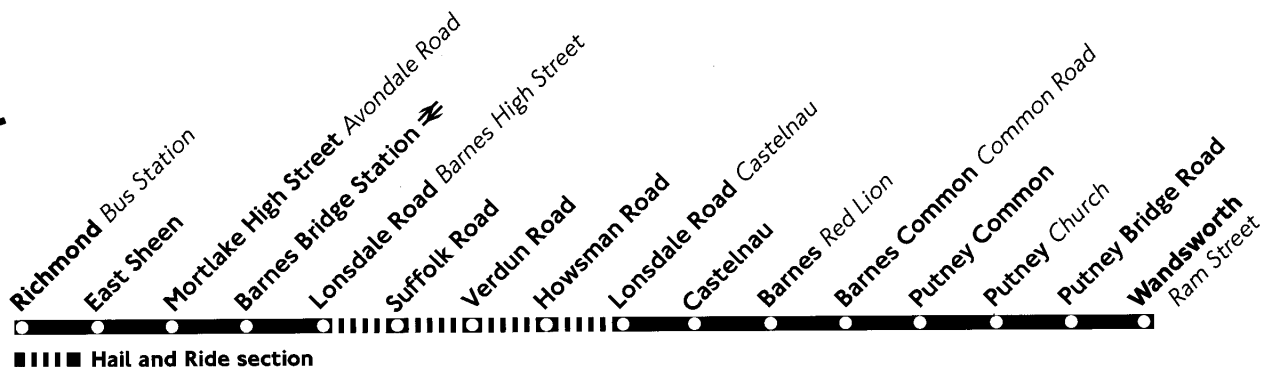

485

Richmond - Mortlake - Wandsworth

Monday to
Saturday
shopping
hours

Monday - Saturday (also Good Friday)

Richmond Bus Station	---	1000	1100	1200	1300	1400	1500	1600
Richmond George Street	---	1003	1103	1203	1303	1403	1503	1603
East Sheen Black Horse	---	1009	1109	1209	1309	1409	1509	1609
East Sheen Sheen Lane/Upper Richmond Rd	A	1017	1117	1217	1317	1417	1517	1617
Barnes Bridge Station	0922	1022	1122	1222	1322	1422	1522	1622
Castelnau Lonsdale Road	0929	1029	1129	1229	1329	1429	1529	1629
Barnes Red Lion	0933	1033	1133	1233	1333	1433	1533	1633
Putney Common Spencer Arms	0936	1036	1136	1236	1336	1436	---	1636
Putney Church	0941	1041	1141	1241	1341	1441	---	1641
Wandsworth Ram Street	0949	1049	1149	1249	1349	1449	---	1649

No service on Sunday or other Public Holidays

A - Starts from Mortlake High Street Avondale Road at **0921**

We do all we can to run the services shown but circumstances beyond our control mean that we may not always succeed. Special services run during the Christmas and New Year Holiday, with no buses on Christmas Day.

11.1.03
T46410

485

Wandsworth - Mortlake - Richmond

Monday to
Saturday
shopping
hours

Monday - Saturday (also Good Friday)

Wandsworth <i>Ram Street</i>	0900	1000	1100	1200	1300	1400	1500	1700
Putney Church	0910	1010	1110	1210	1310	1410	1510	1710
Putney Common <i>Spencer Arms</i>	0915	1015	1115	1215	1315	1415	1515	1715
Barnes Red Lion	0918	1018	1118	1218	1318	1418	1518	1718
Castelnau <i>Lonsdale Road</i>	0922	1022	1122	1222	1322	1422	1522	1722
Barnes Bridge Station ⇌	0929	1029	1129	1229	1329	1429	1529	1729
East Sheen <i>Sheen Lane/Upper Richmond Rd</i>	0934	1034	1134	1234	1334	1434	1534	1734
East Sheen <i>Black Horse</i>	0942	1042	1142	1242	1342	1442	1542	1742
Richmond <i>Bus Station</i>	0948	1048	1148	1248	1348	1448	1548	1748