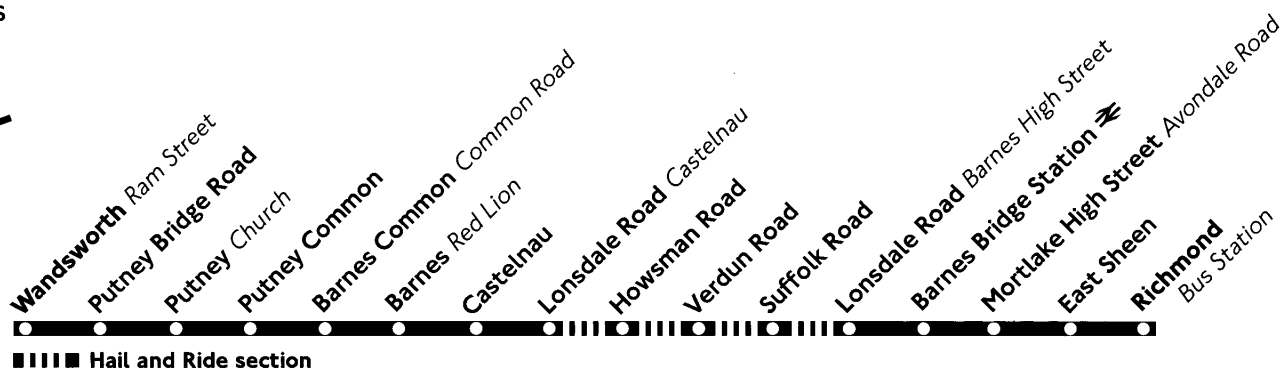

485

Richmond - Mortlake - Wandsworth

Monday to
Saturday
shopping
hours

Monday - Saturday (also Good Friday)

Richmond Bus Station	---	1000	1100	1200	1300	1400	1500	1600
Richmond George Street	---	1003	1103	1203	1303	1403	1503	1603
East Sheen Black Horse	---	1009	1109	1209	1309	1409	1509	1609
East Sheen Sheen Lane/Upper Richmond Rd	A	1017	1117	1217	1317	1417	1517	1617
Barnes Bridge Station	0922	1022	1122	1222	1322	1422	1522	1622
Castelnau Lonsdale Road	0929	1029	1129	1229	1329	1429	1529	1629
Barnes Red Lion	0933	1033	1133	1233	1333	1433	1533	1633
Putney Common Spencer Arms	0936	1036	1136	1236	1336	1436	---	1636
Putney Church	0941	1041	1141	1241	1341	1441	---	1641
Wandsworth Ram Street	0949	1049	1149	1249	1349	1449	---	1649

No service on Sunday or other Public Holidays

A - Starts from Mortlake High Street Avondale Road at **0921**

We do all we can to run the services shown but circumstances beyond our control mean that we may not always succeed. Special services run during the Christmas and New Year Holiday, with no buses on Christmas Day.

11.1.03
T46410

485

Wandsworth - Mortlake - Richmond

Monday to
Saturday
shopping
hours

Monday - Saturday (also Good Friday)

Wandsworth <i>Ram Street</i>	0900	1000	1100	1200	1300	1400	1500	1700
Putney Church	0910	1010	1110	1210	1310	1410	1510	1710
Putney Common <i>Spencer Arms</i>	0915	1015	1115	1215	1315	1415	1515	1715
Barnes Red Lion	0918	1018	1118	1218	1318	1418	1518	1718
Castelnau <i>Lonsdale Road</i>	0922	1022	1122	1222	1322	1422	1522	1722
Barnes Bridge Station ⇌	0929	1029	1129	1229	1329	1429	1529	1729
East Sheen <i>Sheen Lane/Upper Richmond Rd</i>	0934	1034	1134	1234	1334	1434	1534	1734
East Sheen <i>Black Horse</i>	0942	1042	1142	1242	1342	1442	1542	1742
Richmond <i>Bus Station</i>	0948	1048	1148	1248	1348	1448	1548	1748