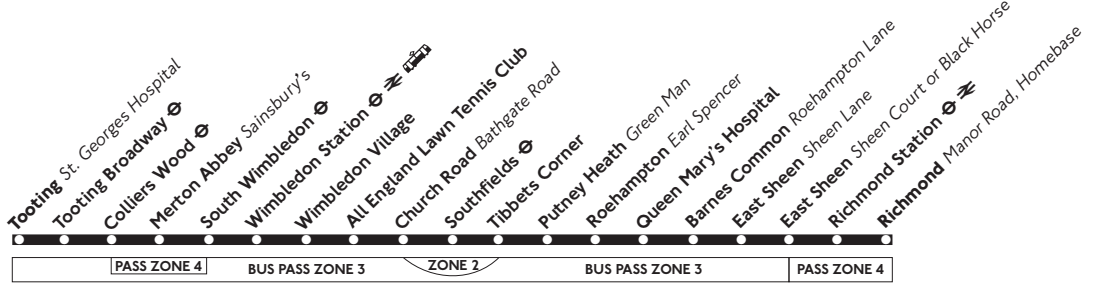

493

Tooting (St. George's Hosp.) - Wimbledon - Richmond

Daily

Mondays to Fridays