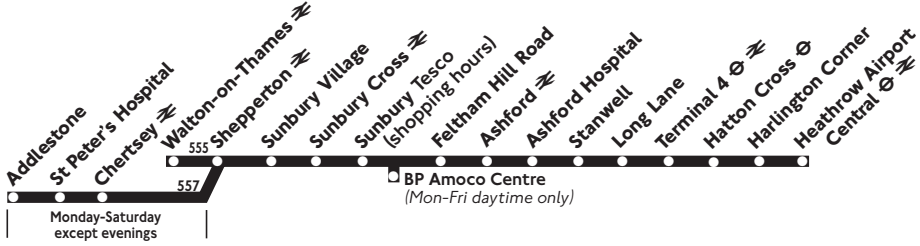

555

Daily

557

Mon-Sat exc eves

Addlestone/Walton - Sunbury - Heathrow

Monday - Friday

	555	557	555	557	555	557	555	557	555	557	555	557	555	557	555	557		
Addlestone Woolworth's	---	---	---	0630	---	0723	---	0848	---	---	49	---	1549	---	1649	---	1749	
St Peter's Hospital	---	---	---	0638	---	0731	---	0856	---	---	57	---	1557	---	1657	---	1757	
Chertsey Heriot Road	---	---	---	0643	---	0736	---	0902	---	---	03	---	1603	---	1703	---	1803	
Walton-on-Thames Station	---	---	0629	↓	0709	↓	0804	↓	0919	↓	19	↓	1618	↓	1718	↓	1818	
Walton-on-Thames Hepworth Way	---	---	0633	↓	0714	↓	0809	↓	0924	↓	24	↓	1623	↓	1723	↓	1811	
Shepperton Station Approach	---	---	0638	0651	0725	0744	0826	0910	0931	11	31	1611	1630	1711	1730	1811	---	
Sunbury Village Three Fishes	0548	0608	0644	0657	0732	0751	0833	0917	0938	Then	18	38	1618	1637	1718	1737	1818	
Sunbury Cross Shopping Parade	0551	0611	0647	0700	0737	0756	0838	0921	0942	at	21	42	1621	1641	1721	1741	1821	
Sunbury Tesco	---	---	---	---	---	---	---	0923	0944	these	23	44	1623	1643	1723	1743	1823	
Ashford Common Black Dog	0554	0614	0650	0703	0740	0759	0841	0926	0947	mins	26	47	until	1626	1646	1726	1746	1826
BP Amoco Centre Chertsey Road	---	---	---	0705	0742	0801	0843	0928	0949	past	29	49	---	1628	1648	1728	1748	1828
Feltham Hill Road Elgin Avenue	0556	0616	0652	0708	0745	0804	0846	0930	0951	each	30	52	---	1631	1651	1731	1751	1831
Ashford Royal Hart	0600	0620	0656	0713	0750	0810	0852	0935	0956	hour	35	56	---	1636	1656	1736	1756	1836
Ashford Hospital Town Lane	0603	0623	0659	0718	0758	0818	0859	0940	1000	---	40	00	---	1640	1700	1740	1800	1840
Stanwell Happy Landing	0605	0625	0701	0721	0801	0821	0902	0942	1002	---	42	02	---	1642	1702	1742	1802	1842
Heathrow Airport Terminal 4	0610	0630	0708	0728	0808	0828	0909	0949	1009	---	49	09	---	1649	1709	1749	1809	1849
Hatton Cross Bus Station	0614	0634	0713	0733	0813	0833	0914	0954	1014	---	54	24	---	1654	1714	1754	1814	1854
Harlington Corner	0619	0639	0719	0739	0819	0839	0919	0959	1019	---	59	29	---	1659	1720	1800	1820	1900
Heathrow Airport Central Bus Stn	0625	0645	0725	0745	0825	0845	0925	1005	1025	---	05	25	---	1705	1726	1806	1826	1906