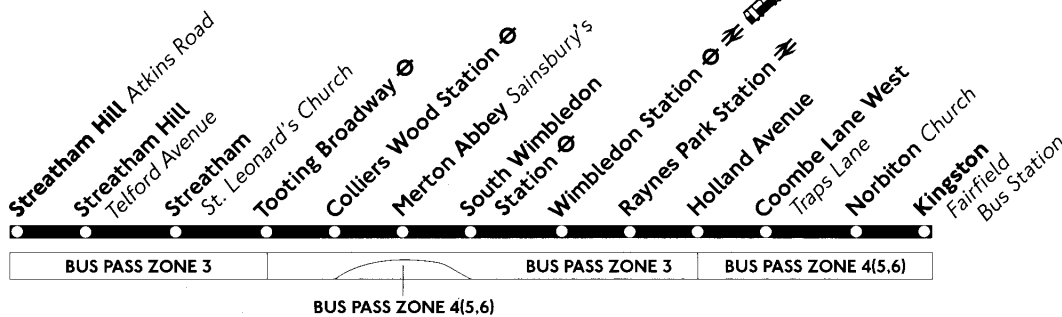

57

Daily

Streatham Hill - Wimbledon - Kingston

Mondays to Fridays

Streatham Hill Atkins Road	0431	0501	0531	0546	0601	0616	0631	---	0644	0652	---	0702	---	1901	1911	1921	1933
Streatham Hill Telford Avenue	0433	0503	0533	0548	0603	0618	0633	---	0646	0654	---	0704	---	1904	1914	1924	1935
Streatham St. Leonard's Church	0439	0509	0539	0554	0609	0624	0639	---	0652	0700	---	0710	---	1911	1921	1931	1942
Tooting Broadway	0450	0520	0550	0605	0620	0635	0650	---	0704	0712	---	0722	Then	1925	1934	1943	1954
Merton Abbey Sainsbury's	0455	0525	0555	0610	0625	0640	0655	---	0709	0717	---	0728	about	1931	1940	1949	2000
South Wimbledon Station	0458	0528	0558	0613	0628	0643	0658	---	0712	0720	---	0731	every	1934	1943	1952	2003
Wimbledon Station	0502	0532	0602	0617	0632	0647	0702	0711	0717	0725	0731	0739	8 minutes	1939	1947	1956	2007
Raynes Park Station	0509	0539	0609	0625	0640	0655	0710	0719	0725	0732	0740	0748	until	1946	1954	2003	2014
Coombe Lane West Traps Lane	0513	0543	0613	0629	0645	0701	0717	0726	0733	0741	0749	0757		1950	1958	2007	2018
Norbiton Church	0520	0550	0620	0637	0653	0710	0726	0735	0743	0751	0759	0807		1958	2006	2014	2025
Kingston Fairfield Bus Station	0522	0552	0622	0639	0656	0713	0730	0740	0748	0756	0804	0812		2001	2009	2017	2028

Streatham Hill Atkins Road	1945	2000	2015	2030	2045	---	00	15	30	45	---	2400	0015	0030	---	---	---
Streatham Hill Telford Avenue	1947	2002	2017	2032	2047	Then	02	17	32	47	---	0002	0017	0032	---	---	---
Streatham St. Leonard's Church	1953	2008	2023	2038	2053	every	08	23	38	53	---	0008	0023	0038	---	---	---
Tooting Broadway	2005	2019	2034	2049	2104	15	19	34	49	04	---	0019	0034	0049	---	---	---
Merton Abbey Sainsbury's	2011	2024	2039	2054	2109	minutes	24	39	54	09	---	0024	0039	0054	---	---	---
South Wimbledon Station	2014	2027	2042	2057	2112	at these	27	42	57	12	until	0027	0042	0057	---	---	---
Wimbledon Station	2018	2031	2046	2101	2116	minutes	31	46	01	16	---	0031	0046	0101	---	---	---
Raynes Park Station	2025	2038	2053	2108	2123	past the	38	53	08	23	---	0038	0053	0108	---	---	---
Coombe Lane West Traps Lane	2029	2042	2057	2112	2127	hour	42	57	12	27	---	0042	0057	0112	---	---	---
Norbiton Church	2036	2049	2104	2119	2134		49	04	19	34	---	0049	0104	0119	---	---	---
Kingston Fairfield Bus Station	2039	2051	2106	2121	2136		51	06	21	36	---	0051	0106	0121	---	---	---

Saturdays (also Good Friday)