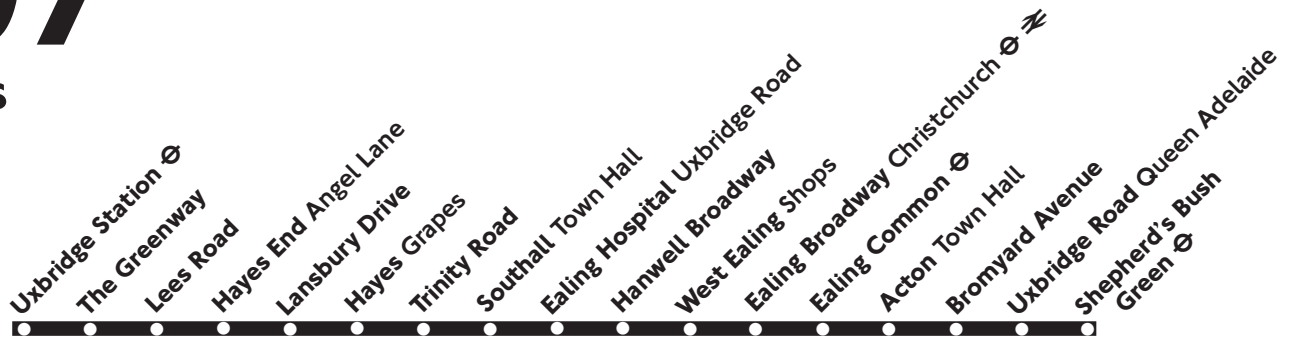

607

Uxbridge - Ealing - Shepherd's Bush

Express

Mondays to Saturdays except late evenings

LIMITED STOP - BUSES ONLY STOP AT POINTS SHOWN ABOVE

Monday - Friday

Uxbridge Station ⚡	0535	0550	0605		1915	1930	1945
Hayes End Angel Lane	0544	0559	0614		1926	1941	1956
Hayes Grapes	0548	0603	0618	<i>Then</i>	1930	1945	2000
Southall Town Hall	0553	0608	0623	<i>about</i>	1937	1952	2007
Ealing Hospital Uxbridge Road	0556	0611	0626	<i>every</i>	1942	1957	2012
Hanwell Broadway	0558	0613	0628	<i>10 minutes</i>	1945	2000	2015
Ealing Broadway Christchurch ⚡ ⚡	0604	0619	0634	<i>until</i>	1953	2008	2023
Acton Town Hall	0611	0626	0641		2004	2019	2034
Shepherd's Bush Green ⚡	0619	0634	0649		2016	2031	2042

No service on Sunday or other Public Holidays

Operated by First for London Buses 9.4.05 T61310

Routes 207, 427 and night bus N207 provide a service to all stops between Uxbridge and Shepherd's Bush, 24 hours a day, seven days a week.

607

Shepherd's Bush - Ealing - Uxbridge

Express

Mondays to Saturdays
except late evenings

LIMITED STOP - BUSES ONLY STOP AT POINTS SHOWN ABOVE

Monday - Friday

Shepherd's Bush Green	0601	0616	0631	0646		2001	2016	2031	2046	2101
Acton Town Hall	0609	0624	0639	0654	Then	2016	2031	2043	2054	2109
Ealing Broadway Christchurch	0615	0630	0645	0700	about	2026	2037	2049	2100	2115
Hanwell Broadway	0621	0636	0651	0706	every	2033	2043	2055	2106	2121
Ealing Hospital Uxbridge Road	0623	0638	0653	0708	10	2035	2045	2057	2108	2123
Southall Town Hall	0627	0642	0657	0712	mins	2040	2050	2101	2112	2127
Hayes Grapes	0631	0646	0701	0716	until	2046	2054	2105	2116	2131
Hayes End Angel Lane	0635	0650	0705	0720		2050	2058	2109	2120	2135
Uxbridge Station	0643	0658	0713	0728		2058	2106	2117	2128	2143

No service on Sunday or other Public Holidays

Operated by First for London Buses 9.4.05 T6131T

Routes 207, 427 and night bus N207 provide a service to all stops between Shepherd's Bush and Uxbridge, 24 hours a day, seven days a week.