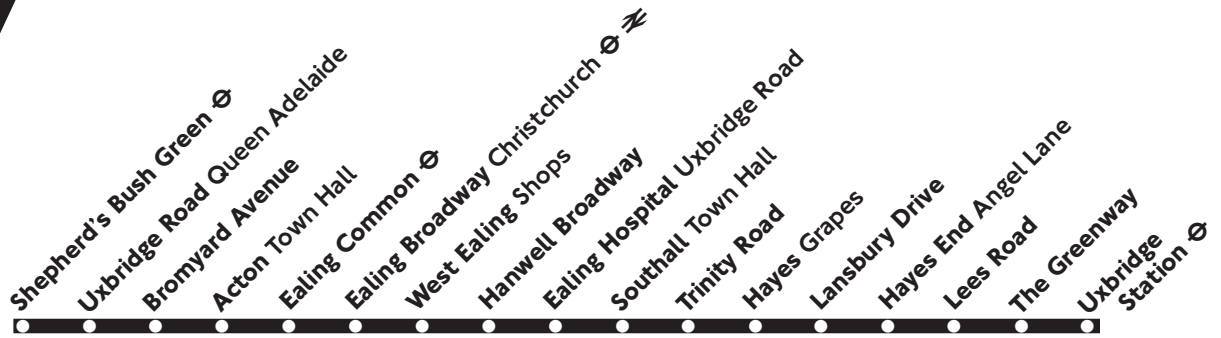

No service on Sunday or other Public Holidays

Operated by First for London Buses 9.4.05 T61310

Routes 207, 427 and night bus N207 provide a service to all stops between Uxbridge and Shepherd's Bush, 24 hours a day, seven days a week.

607

Shepherd's Bush - Ealing - Uxbridge

Express

Mondays to Saturdays
except late evenings

LIMITED STOP - BUSES ONLY STOP AT POINTS SHOWN ABOVE

Monday - Friday

Shepherd's Bush Green	0601	0616	0631	0646		2001	2016	2031	2046	2101
Acton Town Hall	0609	0624	0639	0654	Then	2016	2031	2043	2054	2109
Ealing Broadway Christchurch	0615	0630	0645	0700	about	2026	2037	2049	2100	2115
Hanwell Broadway	0621	0636	0651	0706	every	2033	2043	2055	2106	2121
Ealing Hospital Uxbridge Road	0623	0638	0653	0708	10	2035	2045	2057	2108	2123
Southall Town Hall	0627	0642	0657	0712	mins	2040	2050	2101	2112	2127
Hayes Grapes	0631	0646	0701	0716	until	2046	2054	2105	2116	2131
Hayes End Angel Lane	0635	0650	0705	0720		2050	2058	2109	2120	2135
Uxbridge Station	0643	0658	0713	0728		2058	2106	2117	2128	2143

Saturday (also Good Friday)

Shepherd's Bush Green	0601		0731			2001	2016	2031	2046	2101
Acton Town Hall	0609		0739			2016	2031	2043	2054	2109
Ealing Broadway Christchurch	0615	Then	0745	Then		2026	2038	2049	2100	2115
Hanwell Broadway	0621	every	0751	about		2033	2044	2055	2106	2121
Ealing Hospital Uxbridge Road	0623	15	0753	every		2035	2046	2057	2108	2123
Southall Town Hall	0627	mins	0757	10 minutes		2039	2050	2101	2112	2127
Hayes Grapes	0631	until	0801	until		2043	2054	2105	2116	2131
Hayes End Angel Lane	0635		0805			2047	2058	2109	2120	2135
Uxbridge Station	0643		0813			2055	2106	2117	2128	2143

No service on Sunday or other Public Holidays

Operated by First for London Buses 9.4.05 T6131T

Routes 207, 427 and night bus N207 provide a service to all stops between Shepherd's Bush and Uxbridge, 24 hours a day, seven days a week.