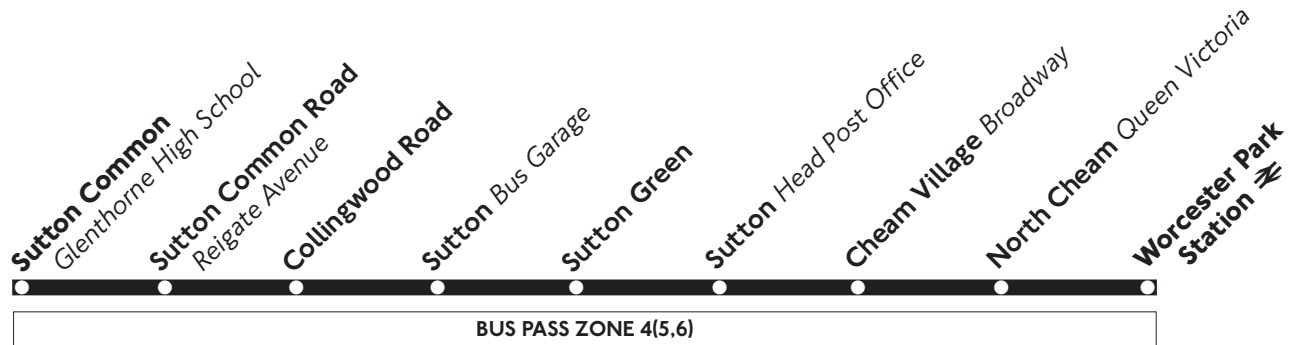

613

Glenthorne High School - Sutton - Worcester Park

Monday to Friday
Schooldays only

Monday to Friday

Schooldays only

Sutton Com. <i>Glenthorne High Sch.</i> arrive	1510
depart	1520
Sutton Bus Garage (<i>Bushey Road</i>)	1525
Sutton Green	1528
Sutton Head Post Office	1534
Cheam Village Broadway	1542
North Cheam Queen Victoria	1546
Worcester Park Station ⇌	1553

No service on Saturdays, Sundays or School and Public Holidays

We do all we can to run the services shown but circumstances beyond our control mean that we may not always succeed. Special services run during the Christmas and New Year Holiday, with no buses on Christmas Day.

London Travel Information
020 7222 1234 24 hours

Operated by **London United**
for London Buses

If you have any comments regarding this service,
please write to Customer Service Centre,
London Buses, 172 Buckingham Palace Road,
London SW1W 9TN. Telephone 020 7918 4300.

2.9.02
T4322T