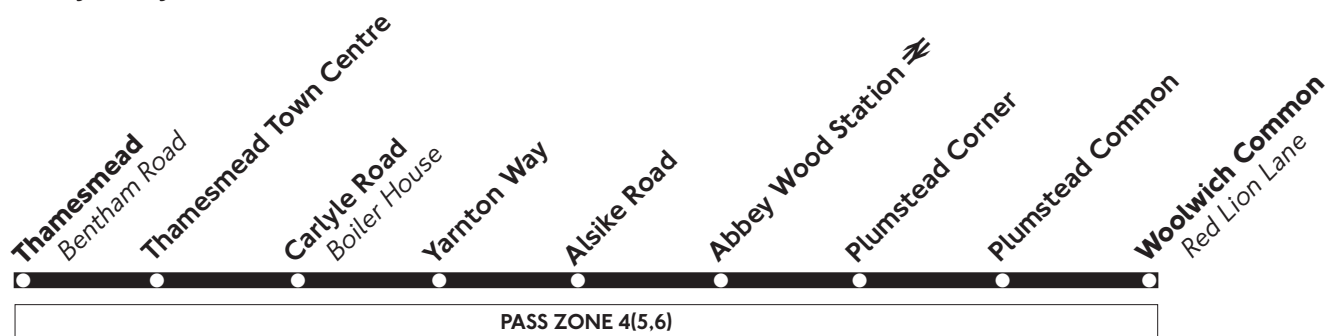

653

Thamesmead - Abbey Wood - Woolwich Common

Monday to Friday
schooldays only

Monday to Friday

Schooldays only

Thamesmead <i>Bentham Road (Titmuss Ave)</i>	0748
Thamesmead Town Centre	0752
Thamesmead <i>Boiler House</i>	0757
Yarnton Way <i>Alsike Road</i>	0801
Abbey Wood Station	0806
Plumstead Common <i>Warwick Terrace</i>	0816
Woolwich Common <i>Red Lion Lane</i>	0823

No service on Saturdays, Sundays or School and Public Holidays

We do all we can to run the services shown but circumstances beyond our control mean that we may not always succeed. Special services run during the Christmas and New Year Holiday, with no buses on Christmas Day.

London Travel Information
020 7222 1234 24 hours

Operated by **Stagecoach**
for London Buses

If you have any comments regarding this service,
please write to Customer Service Centre,
London Buses, 172 Buckingham Palace Road,
London SW1W 9TN. Telephone 020 7918 4300.

6.9.01
T35310