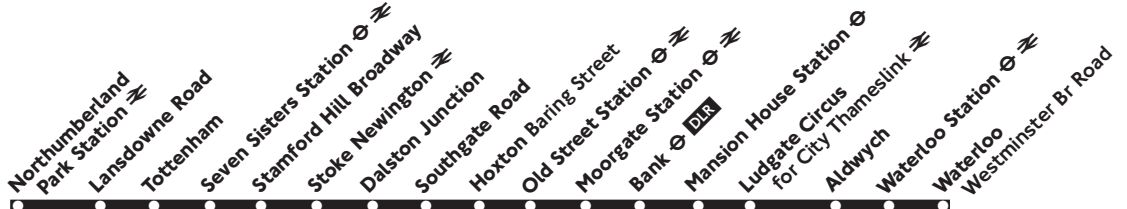

76

Daily

N76

Tottenham - Dalston - Waterloo

Every night

N76 only

Monday - Friday

	N76	N76	N76	N76	N76	N76	N76	N76	N76	N76	N76	N76	N76	N76	N76	N76	N76	N76
Northumberland Park Station ⇌	0005	0035	05	35	0505	---	---	---	---	---	---	---	---	---	---	---	---	---
Tottenham Swan	0013	0043	13	43	0513	---	---	---	---	---	---	---	---	---	---	---	---	---
Tottenham Town Hall	↓	↓	Then	↓	↓	0527	0630	1842	2357									
Seven Sisters Station ⇌	0014	0044	every	14	44	0514	0529	0632	1844	2359								
Stamford Hill Broadway	0018	0048	30	18	48	0518	0533	Then	0638	Then	1850	Then	0003					
Stoke Newington Rectory Road ⇌	0022	0052	minutes	22	52	0522	0537	about	0643	about	1855	about	0007					
Dalston Junction	0027	0057	at these	27	57	until	0527	0542	every	0648	every	1903	every	0012				
Hoxton Baring Street	0033	0103	minutes	33	03	0533	0548	10-12	0654	8	1909	12	0018					
Moorgate Finsbury Square	0037	0107	past	37	07	0537	0552	minutes	0701	minutes	1915	minutes	0022					
Bank ⇌ DLR	0041	0111	each	41	11	0541	0556	until	0706	until	1920	until	0026					
Ludgate Circus	0045	0115	hour	45	15	0545	0600		0712		1926		0030					
Waterloo Station York Road ⇌	0052	0122		52	22	0552	0607		0720		1936		0037					
Waterloo Westminister Bridge Road	0054	0124		54	24	0554	0609		0722		1938		0039					