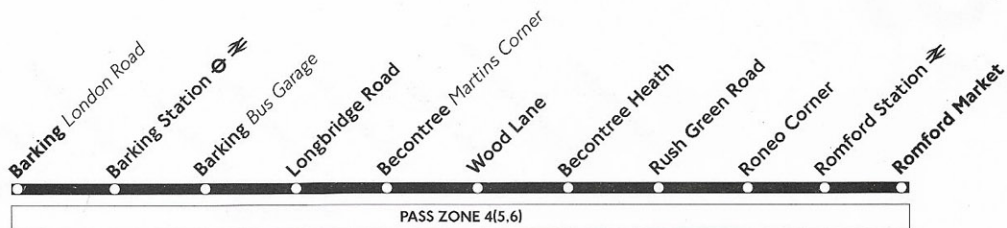

22.8.98
T1570T

87

Barking - Becontree Heath - Romford

Daily

Monday to Fridays

Barking London Road	0554	0614	0630	0642	0652	0702	0712	0721	0731	Then	0924	0934		1454	1503	1511
Barking Station	0556	0616	0632	0644	0654	0704	0714	0723	0733	about	0926	0936	Then	1456	1505	1513
Barking Bus Garage	0559	0619	0635	0647	0658	0708	0718	0727	0739	every	0932	0941	every	1501	1510	1518
Becontree Martins Corner	0605	0625	0641	0653	0705	0715	0725	0735	0747	10	0939	0948	10	1508	1517	1525
Becontree Heath Bus Station	0610	0630	0646	0658	0710	0720	0730	0742	0754	minutes	0946	0955	minutes	1515	1524	1533
Romford Station	0619	0639	0655	0707	0719	0730	0742	0754	0806	until	0957	1006	until	1526	1536	1545
Romford Market	0621	0641	0657	0709	0721	0733	0745	0757	0809		1000	1009		1529	1539	1548
Barking London Road	1519	Then		1840	1854	1904	1918	1932	1946	Then	06	26	46			0006
Barking Station	1521	about		1842	1856	1906	1920	1934	1948	every	08	28	48			0008
Barking Bus Garage	1526	every		1848	1902	1912	1926	1937	1951	20 minutes	11	31	51			0011
Becontree Martins Corner	1534	10		1856	1909	1919	1933	1943	1957	at these	17	37	57	until		0017
Becontree Heath Bus Station	1543	minutes		1903	1916	1926	1938	1948	2002	minutes	22	42	02			0022
Romford Station	1555	until		1914	1927	1935	1947	1957	2011	past the	31	51	11			0031
Romford Market	1558			1917	1929	1937	1949	1959	2013	hour	33	53	13			0033