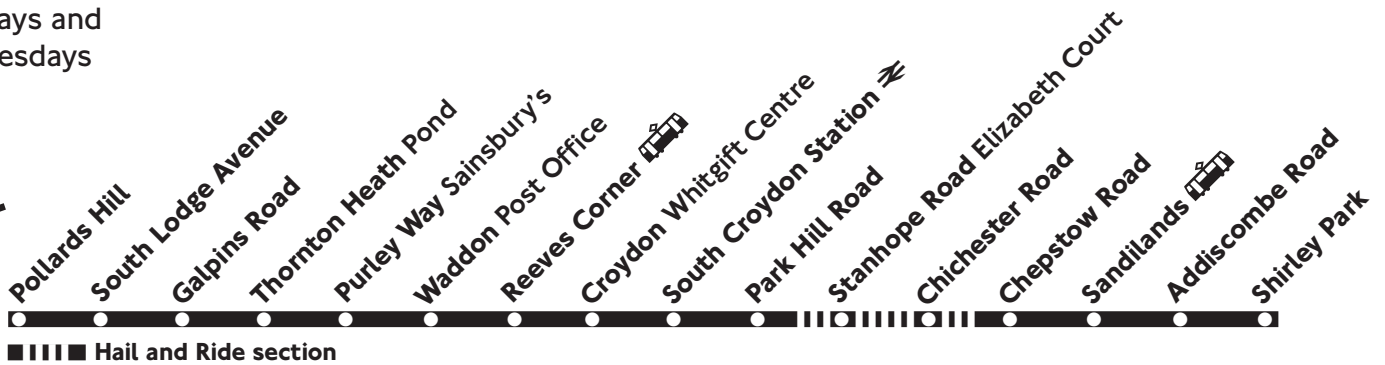

Wednesday

Shirley Park Addiscombe Road	0930
Addiscombe Road Chepstow Road	0934
Stanhope Road Elizabeth Court	0938
South Croydon Station ⇌	0942
Croydon Whitgift Centre	0958
Waddon Road Post Office	1004
Purley Way Sainsbury's	1012
Thornton Heath Pond	1020
Pollards Hill South Lodge Avenue/Wide Way	1027

No service on other days or Public Holidays

23.2.04 T5336O

917

Pollards Hill - Croydon - Shirley Park

Mondays and
Wednesdays

Monday

Pollards Hill <i>South Lodge Avenue/Wide Way</i>	1030	---	1310	---
Thornton Heath <i>Pond</i>	1037	---	1317	---
Purley Way <i>Sainsbury's</i>	1043	1118	1323	1408
Waddon Road <i>Post Office</i>	1049	1124	---	1414
Croydon <i>Whitgift Centre</i>	1059	1134	---	1424
South Croydon Station	---	1150	---	1440
Stanhope Road <i>Elizabeth Court</i>	---	1154	---	1444
Addiscombe Road <i>Chepstow Road</i>	---	1159	---	1448
Shirley Park <i>Addiscombe Road</i>	---	1202	---	1452

Wednesday

Pollards Hill <i>South Lodge Avenue/Wide Way</i>	1055
Thornton Heath <i>Pond</i>	1102
Purley Way <i>Sainsbury's</i>	1108
Waddon Road <i>Post Office</i>	1114
Croydon <i>Whitgift Centre</i>	1124
South Croydon Station	1140
Stanhope Road <i>Elizabeth Court</i>	1144
Addiscombe Road <i>Chepstow Road</i>	1148
Shirley Park <i>Addiscombe Road</i>	1152