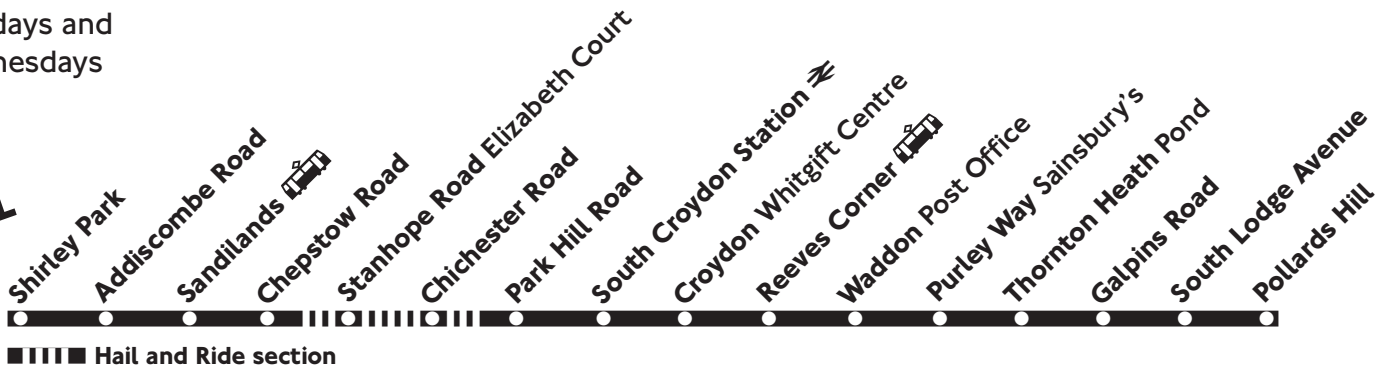

917

Shirley Park - Croydon - Pollards Hill

Mondays and
Wednesdays

Monday

Shirley Park Addiscombe Road	0930	1205	1500
Addiscombe Road Chepstow Road	0934	1209	1504
Stanhope Road Elizabeth Court	0938	1213	1508
South Croydon Station ⇌	0942	1219	1514
Croydon Whitgift Centre	0958	1233	1528
Waddon Road Post Office	1004	1239	1534
Purley Way Sainsbury's	1012	1247	1542
Thornton Heath Pond	1020	1255	1550
Pollards Hill South Lodge Avenue/Wide Way	1027	1302	1557

Wednesday

Shirley Park Addiscombe Road	0930
Addiscombe Road Chepstow Road	0934
Stanhope Road Elizabeth Court	0938
South Croydon Station ⇌	0942
Croydon Whitgift Centre	0958
Waddon Road Post Office	1004
Purley Way Sainsbury's	1012
Thornton Heath Pond	1020
Pollards Hill South Lodge Avenue/Wide Way	1027

No service on other days or Public Holidays

23.2.04 T5336O

917

Pollards Hill - Croydon - Shirley Park

Mondays and
Wednesdays

Monday

Pollards Hill <i>South Lodge Avenue/Wide Way</i>	1030	---	1310	---
Thornton Heath <i>Pond</i>	1037	---	1317	---
Purley Way <i>Sainsbury's</i>	1043	1118	1323	1408
Waddon Road <i>Post Office</i>	1049	1124	---	1414
Croydon <i>Whitgift Centre</i>	1059	1134	---	1424
South Croydon Station	---	1150	---	1440
Stanhope Road <i>Elizabeth Court</i>	---	1154	---	1444
Addiscombe Road <i>Chepstow Road</i>	---	1159	---	1448
Shirley Park <i>Addiscombe Road</i>	---	1202	---	1452

Wednesday

Pollards Hill <i>South Lodge Avenue/Wide Way</i>	1055
Thornton Heath <i>Pond</i>	1102
Purley Way <i>Sainsbury's</i>	1108
Waddon Road <i>Post Office</i>	1114
Croydon <i>Whitgift Centre</i>	1124
South Croydon Station	1140
Stanhope Road <i>Elizabeth Court</i>	1144
Addiscombe Road <i>Chepstow Road</i>	1148
Shirley Park <i>Addiscombe Road</i>	1152