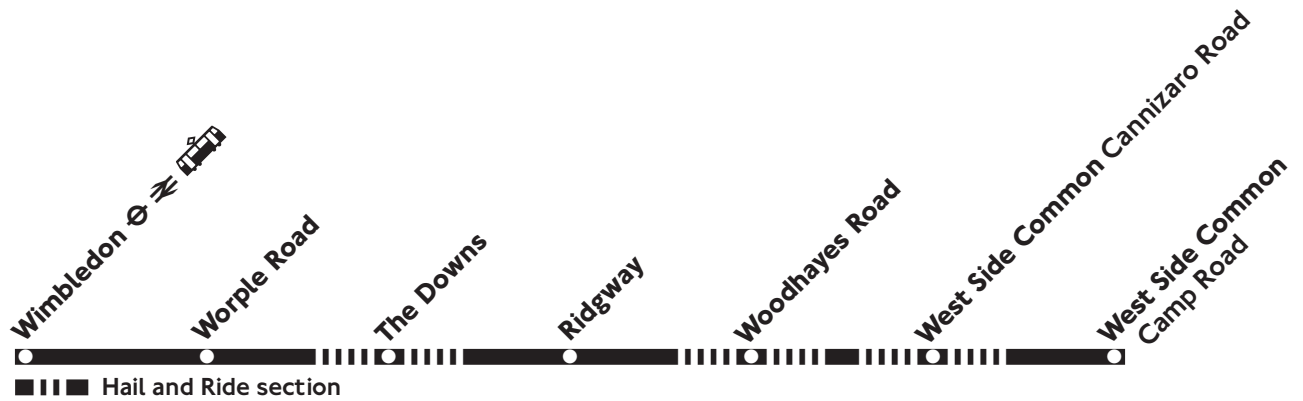

950

West Side Common - The Downs - Wimbledon Station

Tuesdays

Tuesdays

West Side Common <i>Camp Road</i>	0920
The Downs <i>Southridge Place</i>	0924
Wimbledon Station <i>Centre Court</i>  	0934

No service on other days or Public Holidays

950

Wimbledon Station - The Downs - West Side Common

Tuesdays

Tuesdays

Wimbledon <i>Sir Cyril Black Way</i>	1115
Wimbledon Station	1117
The Downs <i>Southridge Place</i>	1124
West Side Common <i>Camp Road</i>	1132