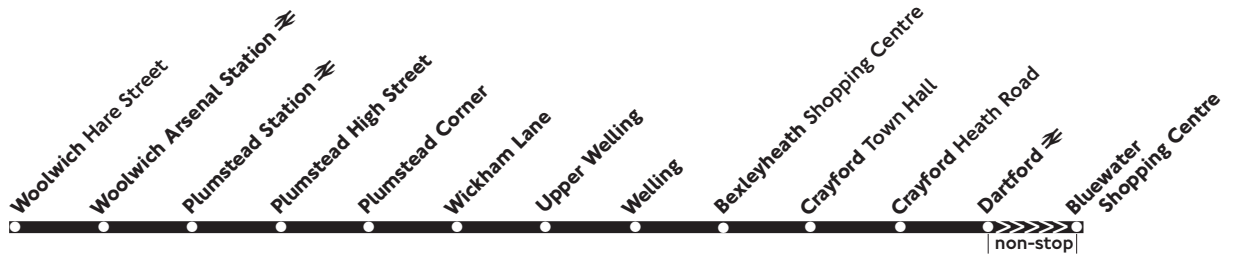

96

Woolwich - Dartford - Bluewater

Daily

Freedom Passes may be used between Woolwich and Dartford Station only

Monday - Friday

Woolwich Hare Street	0417	0437	0457	0517		0559		1800		1910	1925	1940	1955	2015	2035
Woolwich Arsenal Station ⇌	0421	0441	0501	0521		0603		1806		1915	1930	1944	1959	2019	2039
Plumstead Station ⇌	0424	0444	0504	0524	Then	0606	Then	1810	Then	1918	1933	1947	2002	2022	2042
Upper Welling Wickham Street	0433	0453	0513	0533	about	0615	about	1822	about	1928	1942	1956	2011	2031	2051
Welling Corner	0436	0456	0516	0536	every	0618	every	1826	every	1931	1945	1959	2014	2034	2054
Bexleyheath Shopping Centre	0442	0502	0522	0542	10 minutes	0624	8 minutes	1838	10 minutes	1941	1954	2008	2023	2043	2103
Crayford Town Hall	0449	0509	0529	0549	until	0631	until	1846	until	1945	2002	2016	2031	2051	2111
Dartford Station Home Gardens ⇌	0455	0515	0535	0555		0637		1853		1956	2009	2023	2038	2058	2118
Bluewater Shopping Centre Bay 6	0505	0525	0545	0605		0649		1905		2006	2019	2033	2048	2108	2128
Woolwich Hare Street	2055		15	35	55	0015									
Woolwich Arsenal Station ⇌	2059	Then	19	39	59	0019									
Plumstead Station ⇌	2102	every	22	42	02	0022									
Upper Welling Wickham Street	2111	20 mins	31	51	11	0031									
Welling Corner	2114	at these	34	54	14	until	0034								
Bexleyheath Shopping Centre	2123	minutes	43	03	23	0043									
Crayford Town Hall	2131	past the	51	11	31	0051									
Dartford Station Home Gardens ⇌	2138	hour	58	18	38	0058									
Bluewater Shopping Centre Bay 6	2148		08	28	48	0108									