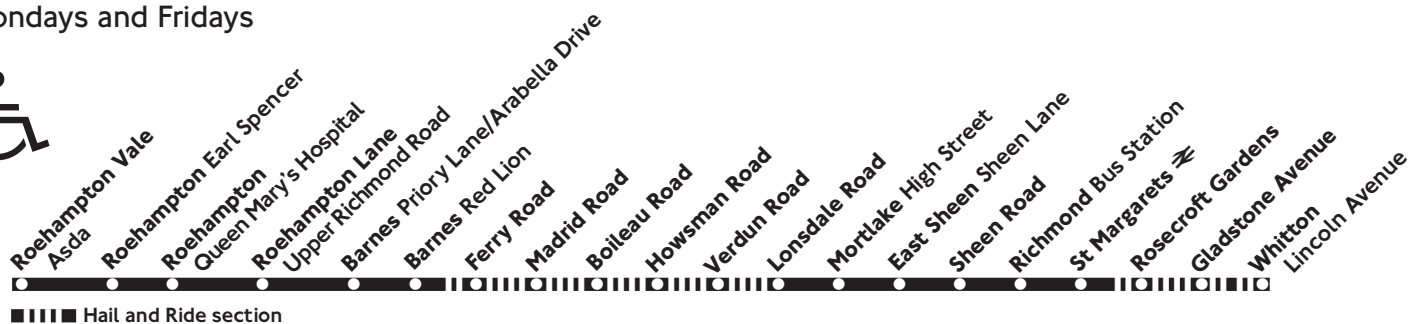

969

Whitton - Barnes - Roehampton Vale

Mondays and Fridays

Monday and Friday (including Good Friday)

Whitton Gladstone Avenue	1045
Whitton Lincoln Avenue	1051
Richmond George Street	1104
East Sheen Sheen Lane	1112
Mortlake High Street, Watney's Corner	1115
Barnes High Street Lonsdale Road	1119
Lonsdale Road Verdun Road	1122
Boileau Road Stillingfleet Road	1124
Ferry Road Walsingham Lodge	1126
Barnes Red Lion	1128
Barnes Common Upper Richmond Road	1132
Barnes Priory Lane/Arabella Drive	1140
Barnes Common Upper Richmond Road	1148
Roehampton Queen Mary's Hospital	1153
Roehampton Earl Spencer	1156
Roehampton Vale Asda	1201

No service on other days or other Public Holidays

969

Roehampton Vale - Barnes - Whitton

Mondays and Fridays

Monday and Friday (including Good Friday)

Roehampton Vale Asda	1430
Roehampton Earl Spencer	1435
Roehampton Queen Mary's Hospital	1438
Barnes Common Upper Richmond Road	1443
Barnes Priory Lane/Arabella Drive	1451
Barnes Common Upper Richmond Road	1459
Barnes Red Lion	1503
Ferry Road Walsingham Lodge	1505
Boileau Road Stillingfleet Road	1507
Lonsdale Road Verdun Road	1509
Barnes High Street Lonsdale Road	1512
Mortlake High Street, Watney's Corner	1516
East Sheen Sheen Lane	1519
Richmond Bus Station	1527
Whitton Gladstone Avenue	1539
Whitton Lincoln Avenue	1546