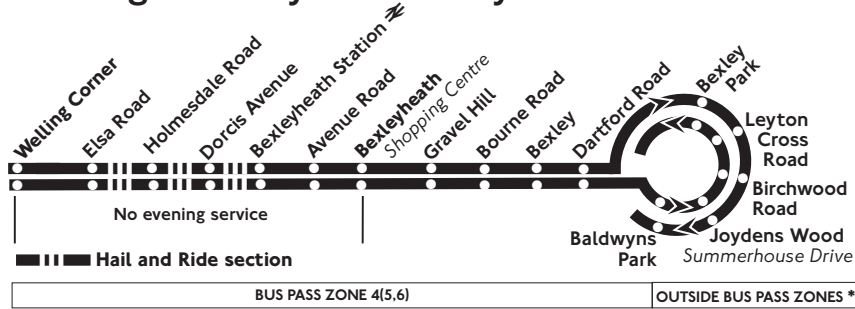

### Saturdays (also Good Friday) (from Bexley Park via Joydens Wood)

<b>Bexley Park</b>	0603	0633	0703	0723	0743	0803	0823	0843	0903	0925	0945	Then	05	25	45	1205
<b>Birchwood Road Puddledock Lane</b>	0606	0636	0706	0726	0746	0806	0826	0846	0907	0929	0949	every	09	29	49	1209
<b>Joydens Wood Estate Post Office</b>	0608	0638	0708	0728	0748	0808	0828	0848	0910	0932	0952	20 minutes,	12	32	52	1212
<b>Bexley Library</b>	0613	0643	0713	0733	0753	0813	0833	0853	0917	0939	0959	at these	19	39	59	until 1219
<b>Bexleyheath Shopping Centre</b>	0618	0648	0718	0738	0758	0818	0838	0859	0924	0946	1006	minutes	26	46	06	1226
<b>Bexleyheath Station</b>	0623	0653	0723	0743	0803	0823	0843	0906	0931	0953	1013	past	33	53	13	1233
<b>Elsa Road Kenmere Road</b>	0627	0657	0727	0747	0807	0827	0847	0910	0935	0957	1017	the	37	57	17	1237
<b>Welling Nags Head</b>	0630	0700	0730	0750	0810	0830	0850	0914	0939	1001	1021	hour	41	01	21	1241

## Welling - Bexleyheath - Joydens Wood

\* Bus Passes covering zones **2,3,4** or **1,2,3,4** and any LT Card or Travelcard may be used throughout the route.

Until about 1200, buses serve Bexley Park before continuing clockwise around the loop via Joydens Wood. After about 1200, buses serve Joydens Wood first and continue anticlockwise around the loop via Bexley Park.