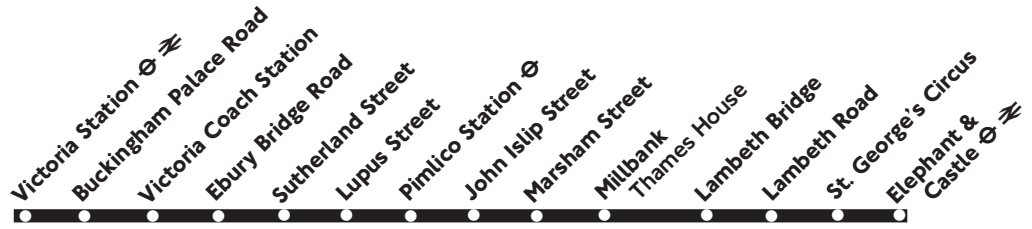

C10

Victoria - Pimlico - Elephant & Castle

Daily

Monday - Friday

Victoria Station Victoria Street ⇌	0529	0549	0609	0629	0648		1945	Then every	05	25	45	2305
Victoria Coach Station	0531	0551	0611	0631	0650	Then about	1947	20 minutes,	07	27	47	2307
Pimlico Sutherland St./Ebury Bridge	0533	0553	0613	0633	0652	every	1949	at these	09	29	49	until 2309
Pimlico Station ⇌	0537	0557	0617	0637	0656	12 minutes	1953	minutes	13	33	53	2313
Millbank Thames House	0542	0602	0622	0642	0701	until	1958	past the	18	38	58	2318
Elephant & Castle ⇌	0548	0608	0628	0648	0707		2004	hour	24	44	04	2324

Victoria Station Victoria Street ⇌	2325	2345
Victoria Coach Station	2327	2347
Pimlico Sutherland St./Ebury Bridge	2329	2349
Pimlico Station ⇌	2333	2353
Millbank Thames House	2338	2358
Elephant & Castle ⇌	2344	0004

Saturday (also Good Friday)

Victoria Station Victoria Street ⇌	0529	0549	Then every	09	29	49	0809	0829	0849	0909		1945
Victoria Coach Station	0531	0551	20 minutes,	11	31	51	0811	0831	0851	0912	Then about	1947
Pimlico Sutherland St./Ebury Bridge	0533	0553	at these	13	33	53	until 0813	0833	0853	0914	every	1949
Pimlico Station ⇌	0537	0557	minutes	17	37	57	0817	0837	0857	0918	12 minutes	1953
Millbank Thames House	0542	0602	past the	22	42	02	0822	0842	0902	0923	until	1958
Elephant & Castle ⇌	0548	0608	hour	28	48	08	0828	0848	0909	0930		2004