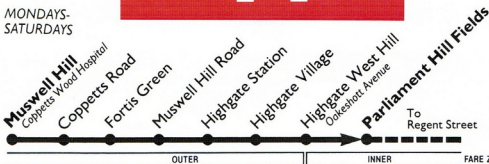

C2

MONDAYS-SATURDAYS

Please have your fare ready to **PAY THE DRIVER**