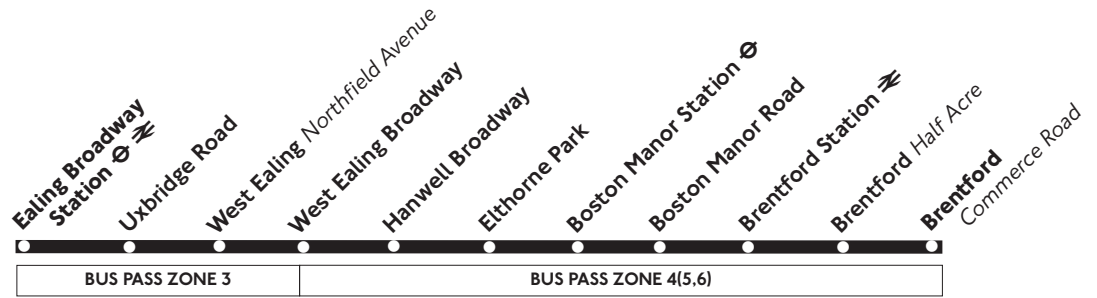

25.5.02
T40150

E8

Daily

Ealing Broadway - Hanwell - Brentford

Mondays to Fridays

Ealing Broadway Station ⇄	0450	0505	0520	0535	0550	0605	0620	0635	0645	0655		1932		2022	2034	2046
Uxbridge Road Northfield Avenue	0455	0510	0525	0540	0555	0610	0625	0640	0650	0700	Then about	1937	Then	2027	2039	2051
Hanwell Broadway	0459	0514	0529	0544	0559	0614	0629	0644	0654	0704	every	1941	every	2031	2043	2055
Boston Manor Station ⇄	0503	0518	0533	0548	0603	0618	0633	0648	0659	0709	8 minutes	1945	10 minutes	2035	2047	2059
Brentford Half Acre	0507	0522	0537	0552	0607	0622	0637	0652	0707	0717	until	1949	until	2039	2051	2103
Brentford Commerce Road	0509	0524	0539	0554	0609	0624	0639	0654	0709	0719		1951		2041	2053	2105

Ealing Broadway Station ⇄	2058		0134
Uxbridge Road Northfield Avenue	2103	Then about	0139
Hanwell Broadway	2107	every	0143
Boston Manor Station ⇄	2111	12 minutes	0147
Brentford Half Acre	2115	until	0151
Brentford Commerce Road	2117		0153

Saturdays (also Good Friday)

Ealing Broadway Station ⇄	0450	Then every	05	20	35	50	0805	0815		0855		1912	1922		0134	
Uxbridge Road Northfield Avenue	0455	15 minutes,	10	25	40	55	0810	0821	Then	0901	Then about	1917	1927	Then about	0139	
Hanwell Broadway	0459	at these	14	29	44	59	until	0814	0827	every	0907	every	1921	1931	every	0143
Boston Manor Station ⇄	0503	minutes	18	33	48	03	0818	0833	10 minutes	0913	8 minutes	1925	1935	12 minutes	0147	
Brentford Half Acre	0507	past the	22	37	52	07	0822	0837	until	0917	until	1929	1939	until	0151	
Brentford Commerce Road	0509	hour	24	39	54	09	0824	0839		0919		1931	1941		0153	