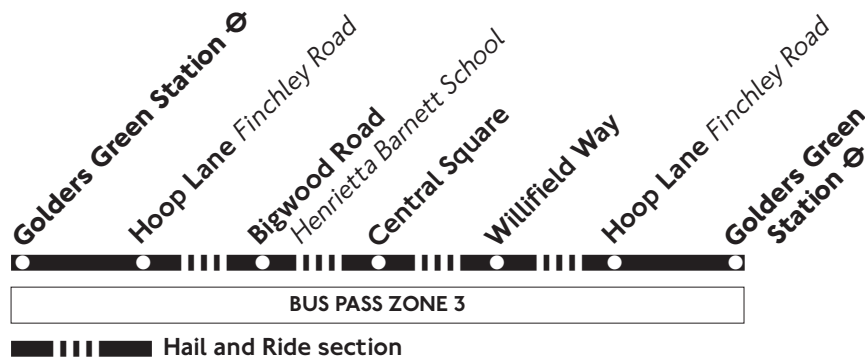

H1

Golders Green - Henrietta Barnett School - Golders Green

Monday to Friday
 schooldays
 only

Monday to Friday Schooldays only

Golders Green Station	0750	0805	0820		
Bigwood Road <i>Henrietta Barnett School</i>	0755	0810	0825		
Golders Green Station	1516	---	1538	---	1553
Bigwood Road <i>Henrietta Barnett School</i>	1521	1530	1543	1545	1558
Central Square	---	1531	---	1546	---
Golders Green Station	---	1537	---	1552	---
Golders Green Station	---				
Bigwood Road <i>Henrietta Barnett School</i>	1600				
Central Square	1601				
Golders Green Station	1607				

Saturdays (also Good Friday)

Golders Green Station ⇄	0630	0645	0700	0715	0730	0745	0800	0815	0830	0842	0854	0906	0918	0930	Then	1859	1915
Kingsley Way Emmott Close	0637	0652	0707	0722	0737	0752	0807	0822	0837	0849	0901	0913	0925	0938	about	1907	1922
Linden Lea Rowan Walk	0640	0655	0710	0725	0740	0755	0810	0825	0840	0852	0904	0916	0928	0942	every	1910	1925
Market Place Northway	0644	0659	0714	0729	0744	0759	0814	0829	0844	0856	0908	0920	0932	0947	12	1914	1929
Central Square	0647	0702	0717	0732	0747	0802	0817	0832	0847	0859	0911	0923	0936	0951	minutes	1917	1932
Golders Green Station ⇄	0653	0708	0723	0738	0753	0808	0823	0838	0853	0905	0917	0929	0944	0959	until	1923	1938

Golders Green Station ⇄	1200	1215	1230	1245	Then every	00	15	30	45	1800	1815	1830	1845	1900	1915	1930	
Kingsley Way Emmott Close	1208	1223	1238	1253	15 minutes,	08	23	38	53	1808	1823	1837	1852	1907	1922	1937	
Linden Lea Rowan Walk	1212	1227	1242	1257	at these	12	27	42	57	until	1812	1827	1840	1855	1910	1925	1940
Market Place Northway	1217	1232	1247	1302	minutes	17	32	47	02	1817	1832	1844	1859	1914	1929	1944	
Central Square	1221	1236	1251	1306	past the	21	36	51	06	1821	1835	1847	1902	1917	1932	1947	
Golders Green Station ⇄	1229	1244	1259	1314	hour	29	44	59	14	1829	1841	1853	1908	1923	1938	1953	