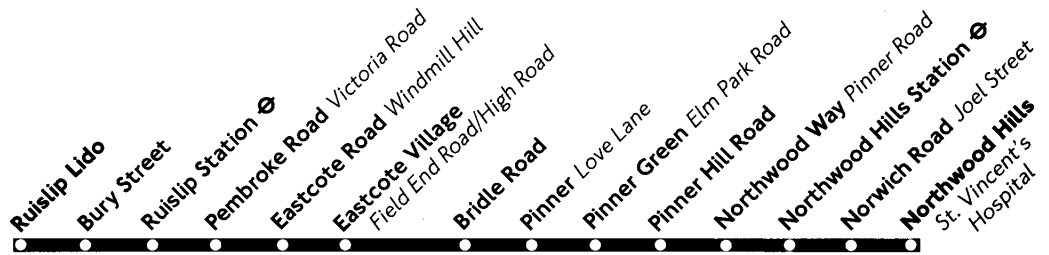

H13

Ruislip Lido - Pinner - Northwood Hills

Daily

Monday - Friday

Ruislip Lido	0630	0700	0720	0738	0758	0818	0838	0858	0920	0940	1000	1020	1040	1100
Ruislip Station Ⓢ	0635	0705	0725	0744	0804	0824	0844	0904	0926	0948	1008	1028	1048	1108
Eastcote Village Field End Rd/High Rd	0640	0710	0730	0750	0810	0830	0850	0910	0932	0954	1014	1034	1054	1114
Pinner Love Lane	0645	0716	0737	0757	0817	0837	0857	0917	0938	0959	1019	1039	1059	1119
Northwood Hills Station Ⓢ	0652	0725	0748	0808	0828	0848	0908	0928	0948	1008	1028	1048	1108	1128
Northwood Hills St. Vincents Hosp.	0655	0729	0752	0812	0832	0852	0912	0932	0952	1012	1032	1052	1112	1132

Ruislip Lido	1120	1140	Then	00	20	40		1800	1820	1840	1900	1930	2000	2030
Ruislip Station Ⓢ	1128	1148	every	08	28	48		1808	1828	1847	1906	1935	2005	2035
Eastcote Village Field End Rd/High Rd	1134	1154	20 mins	14	34	54	until	1814	1834	1853	1912	1940	2010	2040
Pinner Love Lane	1139	1159	at these	19	39	59		1819	1839	1858	1917	1945	2015	2045
Northwood Hills Station Ⓢ	1148	1208	mins. past	28	48	08		1828	1847	1906	1925	1952	2022	2052
Northwood Hills St. Vincents Hosp.	1152	1212	the hour	32	52	12		1832	1851	1910	1929	1955	2025	2055

Ruislip Lido	2100	2130	2200	2230	2300	2330								
Ruislip Station Ⓢ	2105	2135	2205	2235	2305	2335								
Eastcote Village Field End Rd/High Rd	2110	2140	2210	2240	2310	2340								
Pinner Love Lane	2115	2145	2215	2245	2315	2345								
Northwood Hills Station Ⓢ	2122	2152	2222	2252	2322	2352								
Northwood Hills St. Vincents Hosp.	2125	2155	2225	2255	2325	2355								

Saturday (also Good Friday)

Ruislip Lido	0630	0700	0730	0800	0830	0900	0920	0940	1000	1020	1040	1100	1120	1140
Ruislip Station Ⓢ	0635	0705	0735	0805	0835	0906	0927	0947	1008	1028	1048	1108	1128	1148
Eastcote Village Field End Rd/High Rd	0640	0710	0740	0810	0840	0912	0933	0953	1014	1034	1054	1114	1134	1154
Pinner Love Lane	0645	0715	0745	0815	0845	0917	0938	0958	1019	1039	1059	1119	1139	1159
Northwood Hills Station Ⓢ	0652	0722	0752	0822	0853	0925	0946	1007	1028	1048	1108	1128	1148	1208
Northwood Hills St. Vincents Hosp.	0655	0725	0755	0825	0857	0929	0950	1011	1033	1053	1113	1133	1153	1213

Ruislip Lido	1200	1220	1240	Then	00	20	40		1700	1720	1740	1800	1830	1900
Ruislip Station Ⓢ	1208	1228	1248	every	08	28	48		1708	1728	1746	1805	1835	1905
Eastcote Village Field End Rd/High Rd	1214	1234	1254	20 mins	14	34	54	until	1714	1734	1751	1810	1840	1910
Pinner Love Lane	1219	1239	1259	at these	19	39	59		1719	1739	1756	1815	1845	1915
Northwood Hills Station Ⓢ	1228	1248	1308	mins. past	28	48	08		1728	1747	1804	1822	1852	1922
Northwood Hills St. Vincents Hosp.	1233	1253	1313	the hour	33	53	13		1733	1750	1807	1825	1855	1925

Ruislip Lido	1930	Then	00	30		2300	2330							
Ruislip Station Ⓢ	1935	every	05	35		2305	2335							
Eastcote Village Field End Rd/High Rd	1940	30 mins	10	40	until	2310	2340							
Pinner Love Lane	1945	at these	15	45		2315	2345							
Northwood Hills Station Ⓢ	1952	mins. past	22	52		2322	2352							
Northwood Hills St. Vincents Hosp.	1955	the hour	25	55		2325	2355							

Sunday and other Public Holidays