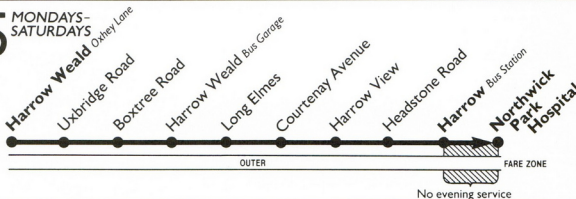

No service on Sundays or Public Holidays

HI5 MONDAYS-SATURDAYS

Please have your fare ready to **PAY THE DRIVER**

Mondays to Fridays

Harrow Weald Oxhey Lane	0725 0745 0805 0825 0845 0905 0925	Then at these	45 05 25	UNTIL	1805 1825 1850 1920 1950
Courtenay Avenue Long Elmes	0730 0751 0811 0831 0851 0911 0931	minutes	51 11 31	UNTIL	1811 1831 1855 1925 1955
Harrow Bus Station	0740 0801 0821 0841 0901 0921 0939	past each hour	59 19 39		1819 1839 1903 1933 2003
Northwick Park Hospital	0747 0808 0828 0848 0908 0928 0946		06 26 46		1826
Harrow Weald Oxhey Lane	2020 2050 2120 2150 2220 2250				
Courtenay Avenue Long Elmes	2025 2055 2125 2155 2225 2255				
Harrow Bus Station	2033 2103 2133 2203 2233 2303				

Saturdays

Harrow Weald Oxhey Lane	0730 0800 0830 0900 0925	Then at these	45 05 25	UNTIL	1725 1750 1820 1850 1920 1950 2020
Courtenay Avenue Long Elmes	0735 0805 0835 0906 0931	minutes	51 11 31	UNTIL	1731 1756 1825 1855 1925 1955 2025
Harrow Bus Station	0743 0813 0843 0914 0939	past each hour	59 19 39		1739 1804 1833 1903 2003 2033
Northwick Park Hospital	0749 0819 0849 0921 0946		06 26 46		1746
Harrow Weald Oxhey Lane	2050 2120 2150 2220 2250				
Courtenay Avenue Long Elmes	2055 2125 2155 2225 2255				
Harrow Bus Station	2103 2133 2203 2233 2303				

No service on Sundays or Public Holidays

A London Transport service — operated by Harrow Buses.

If you have any comments regarding this service, please contact: The Press and Public Relations Officer, London Regional Transport, 55 Broadway, London SW1H 0BD. Telephone 01-222 5600.

For information about all London Transport services, please telephone 01-222 1234 at anytime, day or night.