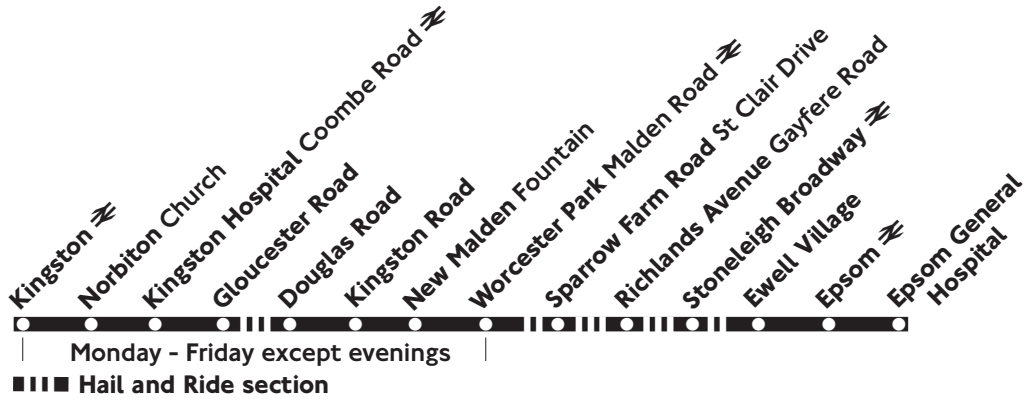

K10

Kingston - Worcester Park - Epsom

Mondays to Saturdays
except evenings

Cash fares **ONLY** are accepted. Children under 16 travel at half the adult fare.
Freedom Passes may be used between Kingston and Epsom General Hospital only.
Bus Passes, Travelcards and Saver Tickets are **NOT** accepted on this service.

Saturday

Worcester Park Malden Road ⇌	0811		1811
Stoneleigh Broadway Stoneleigh Inn ⇌	0821	Then	1821
Ewell Village Green Man	0827	every	1827
Epsom Kiln Lane Sainsbury's	0833	60	1833
Epsom High Street (Stop K)	0838	minutes	1838
Epsom General Hospital Dorking Road	0841	until	1841
Epsom Gen. Hospital Woodcote Grn Rd	0844		1844

Saturday

Epsom Gen. Hospital <i>Woodcote Grn Rd</i>	0749	Then	1749
Epsom <i>Clock Tower</i> ⇌	0755	every	1755
Epsom <i>Kiln Lane Sainsbury's</i>	0800	60	1800
Ewell Village <i>Spring Hotel</i>	0807	minutes	1807
Stoneleigh Broadway <i>Stoneleigh Inn</i> ⇌	0813	until	1813
Worcester Park <i>Malden Road</i> ⇌	0823		1823