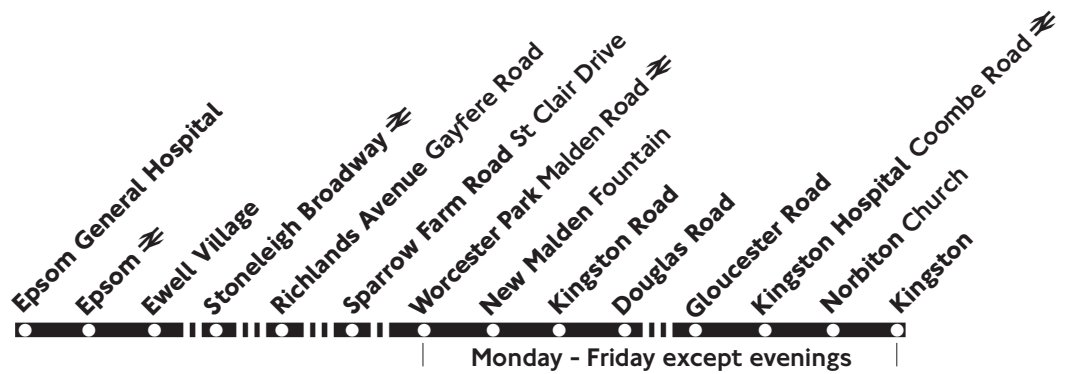

K10

Epsom - Worcester Park - Kingston

Mondays to Saturdays
except evenings

■■■■ Hail and Ride section

Cash fares ONLY are accepted. Children under 16 travel at half the adult fare.
Freedom Passes may be used between Epsom General Hospital and Kingston only.
Bus Passes, Travelcards and Saver Tickets are NOT accepted on this service.

Monday - Friday

		NSD	SD							NSD	SD		
Langley Vale <i>Harding Road</i>	---	0825	0825	---	---	---	---	---	---	---	---	---	---
Worple Road <i>St Martins School</i>	---	↓	0834	---	---	---	---	---	---	---	---	---	---
Epsom Gen. Hospital <i>Dorking Road</i>	---	↓	↓	---	---	---	---	---	---	---	1545	---	---
Epsom Gen. Hospital <i>Woodcote Grn Rd</i>	0722	0834	0840	0949	1049	1149	1249	1349	1449	1545	↓	1649	1754
Epsom <i>Clock Tower</i> ⇌	0728	0840	0840	0955	1055	1155	1255	1355	1455	1555	1555	1655	1800
Epsom <i>Kiln Lane Sainsbury's</i>	↓	↓	↓	1000	↓	↓	1300	↓	↓	↓	↓	↓	↓
Ewell Village <i>Spring Hotel</i>	0735	0848	0848	1005	1102	1202	1305	1402	1502	1602	1602	1702	1807
Stoneleigh Broadway <i>Stoneleigh Inn</i> ⇌	0741	0854	0854	1011	1108	1208	1311	1408	1508	1608	1608	1708	1813
Worcester Park <i>Malden Road</i> ⇌	0756	0909	0909	1021	1118	1218	1321	1418	1518	1618	1618	1718	1823
New Malden <i>Fountain</i>	0805	0919	0919	1027	1124	1224	1327	1424	1524	1627	1627	1727	---
Kingston Hospital <i>Coombe Road</i> ⇌	0815	0929	0929	1037	1134	1234	1337	1434	1534	1637	1637	1737	---
Kingston <i>Fairfield Bus Station</i>	0825	0940	0940	1043	1140	1240	1343	1440	1540	1645	1645	1745	---

Saturday

Epsom Gen. Hospital <i>Woodcote Grn Rd</i>	0749	Then	1749
Epsom <i>Clock Tower</i> ⇌	0755	every	1755
Epsom <i>Kiln Lane Sainsbury's</i>	0800	60	1800
Ewell Village <i>Spring Hotel</i>	0807	minutes	1807
Stoneleigh Broadway <i>Stoneleigh Inn</i> ⇌	0813	until	1813
Worcester Park <i>Malden Road</i> ⇌	0823		1823

No service on Sunday or Public Holidays

SD - Schooldays only
NSD - Not Schooldays

Operated by Quality Line (01372 728201) 19.7.03(A2) T6448T