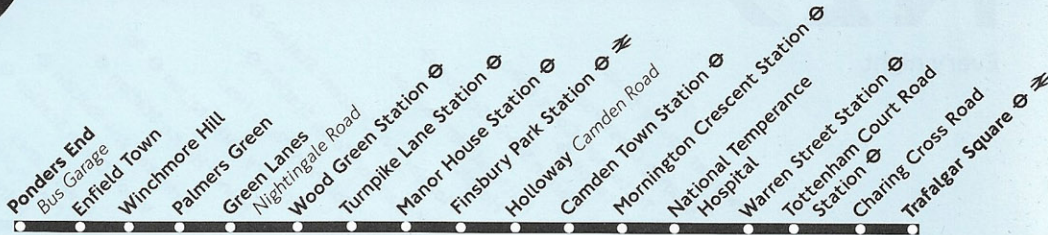

N29

Ponders End - Wood Green - Trafalgar Square

To stop the bus, always indicate clearly to the driver

Every night

PASS ZONE 4(5,6)	PASS ZONE 3	PASS ZONE 2	PASS ZONE 1

Bus Passes, LT Cards and Travelcards valid for one day, cannot be used on Night Buses.
Weekend Travelcards may be used during the night following the first day of validity only.

Sunday night/Monday morning to Thursday night/Friday morning

Ponders End Bus Garage	---	---	---	---	---	---	---	0144	---	0224	0244	0304	0324	---	0404	0424	0444	0504	
Enfield Town Little Park Gardens	---	---	0007	0027	0047	0107	0127	↓	0207	↓	0244	0304	0324	↓	0347	↓	0404	0424	0444
Enfield Town London Road	---	---	0009	0029	0049	0109	0129	0149	0209	0229	0249	0309	0329	0349	0409	0429	0449	0509	
Winchmore Hill Green Dragon Lane	---	---	0013	0033	0053	0113	0133	0153	0213	0233	0253	0313	0333	0353	0413	0433	0453	0513	
Palmers Green Hedge Lane	---	---	0016	0036	0056	0116	0136	0156	0216	0236	0256	0316	0336	0356	0416	0436	0456	0516	
Palmers Green North Circular Road	---	---	0019	0039	0059	0119	0139	0159	0219	0239	0259	0319	0339	0359	0419	0439	0459	0519	
Wood Green Station ⊕	2352	0003	0023	0043	0103	0123	0143	0203	0223	0243	0303	0323	0343	0403	0423	0443	0503	0523	
Turnpike Lane Station ⊕	2355	0006	0026	0046	0106	0126	0146	0206	0226	0246	0306	0326	0346	0406	0426	0446	0506	0526	
Manor House Station ⊕	0002	0012	0032	0052	0112	0132	0152	0212	0232	0252	0312	0332	0352	0412	0432	0452	0512	0532	
Finsbury Park Station ⊕ ⊕	0005	0015	0035	0055	0115	0135	0155	0215	0235	0255	0315	0335	0355	0415	0435	0455	0515	0535	
Holloway Camden Road	0008	0018	0038	0058	0118	0138	0158	0218	0238	0258	0318	0338	0358	0418	0438	0458	0518	0538	
Camden Town Station ⊕	0013	0023	0043	0103	0123	0143	0203	0223	0243	0303	0323	0343	0403	0423	0443	0503	0523	0543	
Warren Street Station ⊕	0018	0028	0048	0108	0128	0148	0208	0228	0248	0308	0328	0348	0408	0428	0448	0508	0528	0548	
Tottenham Court Road Station ⊕	0022	0032	0052	0112	0132	0152	0212	0232	0252	0312	0332	0352	0412	0432	0452	0512	0532	0552	
Trafalgar Square ⊕ ⊕	0026	0036	0056	0116	0136	0156	0216	0236	0256	0316	0336	0356	0416	0436	0456	0516	0536	0556