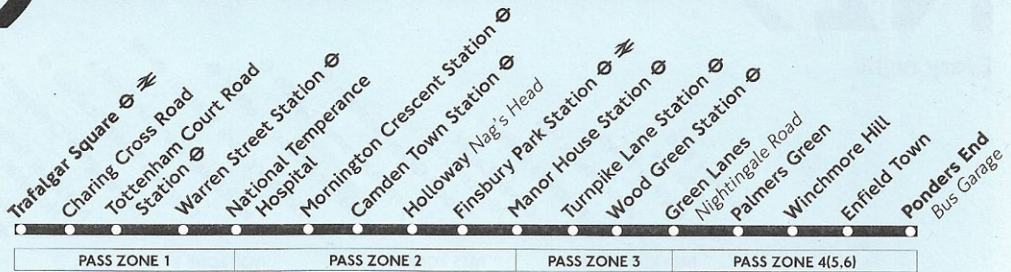

N29

Trafalgar Square - Wood Green - Ponders End

To stop the bus, always indicate clearly to the driver

Every night

PASS ZONE 1	PASS ZONE 2	PASS ZONE 3	PASS ZONE 4(5.6)

Bus Passes, LT Cards and Travelcards valid for one day, cannot be used on Night Buses.
Weekend Travelcards may be used during the night following the first day of validity only.

Sunday night/Monday morning to Thursday night/Friday morning