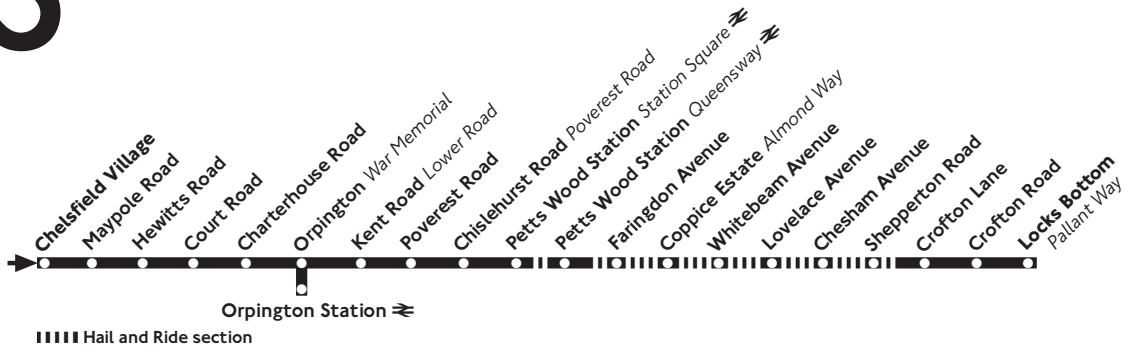

R3

Chelsfield Village - Orpington - Locks Bottom

Daily

Monday - Friday

Charterhouse Road Christ Church	---	0703	0733		03 33		1703	1733	1803	1833	1903	1934	2004	2104	2204	2304
Chelsfield Village Five Bells	arr	---	0707	0737		07 37	1707	1737	1807	1837	1907	1937	2007	2107	2207	2307
	dep	0652	0710	0740	Then	10 40	1710	1740	1810	1840	1910	1940	2010	2110	2210	2310
Hewitts Bo-Peep		0654	0712	0742	every	12 42	1712	1742	1812	1842	1912	1942	2012	2112	2212	2312
Charterhouse Road Christ Church		0700	0718	0748	30 minutes,	18 48	1718	1748	1818	1848	1918	1948	2018	2118	2218	2318
Orpington Station ⇌		0705	0723	0754	at these	24 54	1724	1754	1824	1853	1923	1953	2023	2123	2223	2323
Orpington War Memorial		0707	0725	0756	minutes	26 56	1726	1756	1826	1855	1925	1955	2025	2125	2225	2325
Kent Road/Cray Avenue Cross Roads		0714	0732	0805	past	35 05	1735	1805	1835	1902	1932	2002	2032	2132	2232	2332
Chislehurst Road Petts Wood Road		0718	0737	0810	the	40 10	1740	1810	1839	1906	1936	---	2036	2136	2236	2336
Petts Wood Station Station Square ⇌		0720	0739	0812	hour	42 12	1742	1812	1841	1908	1938	---	2038	2138	2238	2338
Petts Wood Station Queensway ⇌		0723	0742	0815		45 15	1745	1815	1843	1910	1940	---	2040	2140	2240	2340
Coppice Estate Almond Way		0726	0746	0819		49 19	1749	1819	1847	1914	1944	---	2044	2144	2244	2344
Locks Bottom Pallant Way		0738	0757	0830		00 30	1800	1830	1857	1924	1954	---	2054	2154	2254	2354

(X) - Buses continue via Chelsfield Village loop.
(Z) - Buses continue direct to Orpington and Locks Bottom.

We do all we can to run the services shown but circumstances beyond our control mean that we may not always succeed. Special services run during the Christmas and New Year Holiday, with no buses on Christmas Day.