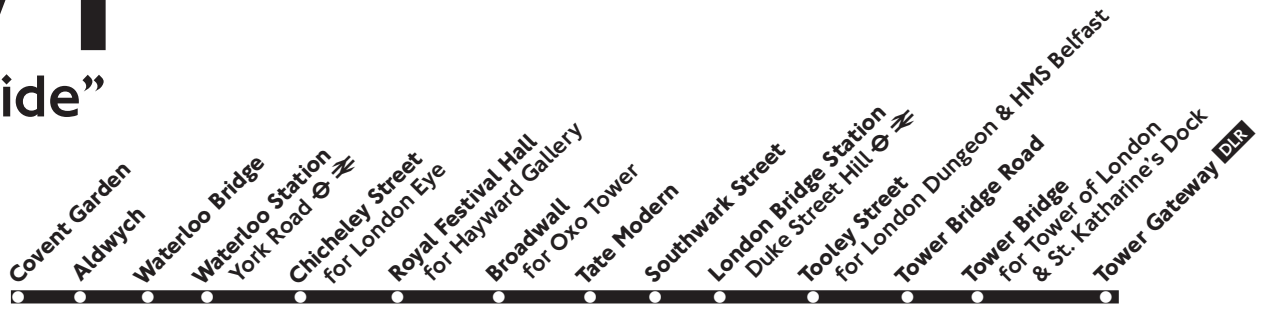

## Covent Garden - South Bank - Tower Gateway

### “Riverside”

Daily

When Tower Bridge is closed, buses are diverted between London Bridge Station and Tower Gateway via London Bridge and Lower Thames Street

# Tower Gateway - South Bank - Covent Garden

When Tower Bridge is closed, buses are diverted between Tower Gateway and London Bridge Station via Aldgate and Fenchurch Street