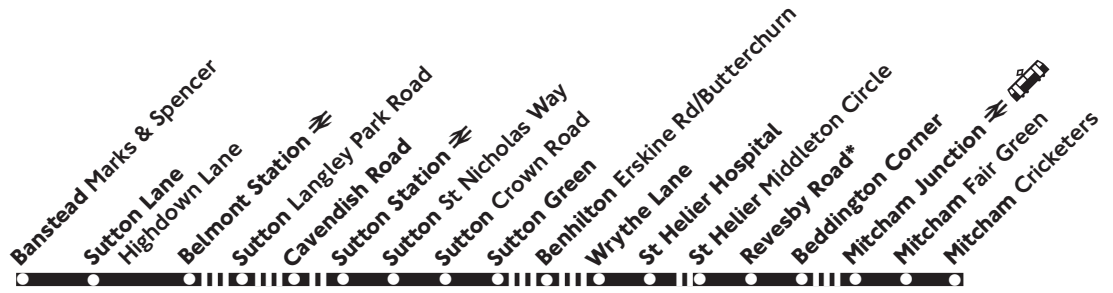

10.1.04(A) T56390

S1

Daily

Banstead - Sutton - Mitcham

■ ■ ■ Hail and Ride section

* After 1600 daily, buses run direct along Middleton Road and do not serve Green Wrythe Lane, Revesby Road and Peterborough Road.

Sunday and other Public Holidays

Banstead Marks & Spencer	0645		15	45	2315	2345		
Belmont Station ⇌	0651	Then every	21	51	2321	2351		
Sutton Station ⇌	0659	30 minutes,	29	59	2329	2359		
Sutton Crown Road	0704	at these	34	04	2334	0004		
Benhilton Butterchurn	0708	minutes	38	08	until	2338	0008	
St Helier Hospital Wrythe Lane	0713	past the	43	13	2343	0013		
St Helier Middleton Circle	0718	hour	48	18	2348	0018		
Mitcham Junction Station ⇌	0724		54	24	2354	0024		
Mitcham Lower Green	0730		00	30	2400	0030		