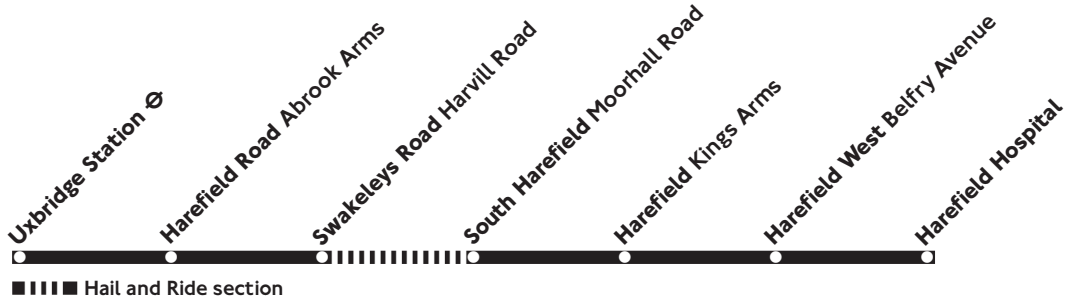

U9

Uxbridge - South Harefield - Harefield

Mondays to Saturdays
except late evenings

Monday - Friday

Uxbridge Station ☺	0545	0615	0645	0715	0745	<i>Then every</i>	05	25	45		1705	1725
Harefield Road Abrook Arms	0550	0620	0650	0720	0750	<i>20 minutes</i>	10	30	50		1710	1730
South Harefield Moorhall Road	0557	0627	0657	0727	0757	<i>at these</i>	17	37	57	<i>until</i>	1717	1737
Harefield Kings Arms	0600	0630	0700	0730	0800	<i>minutes</i>	20	40	00		1720	1740
Harefield West Belfry Avenue	0603	0633	0703	0733	0803	<i>past the</i>	23	43	03		1723	1743
Harefield Hospital	0607	0637	0707	0737	0807	<i>hour</i>	27	47	07		1727	1747
Uxbridge Station ☺	1745	<i>Then every</i>	15	45			2015	2045				
Harefield Road Abrook Arms	1750	<i>30 minutes</i>	20	50			2020	2050				
South Harefield Moorhall Road	1757	<i>at these</i>	27	57	<i>until</i>		2027	2057				
Harefield Kings Arms	1800	<i>minutes</i>	30	00			2030	2100				
Harefield West Belfry Avenue	1803	<i>past the</i>	33	03			2033	2103				
Harefield Hospital	1807	<i>hour</i>	37	07			2037	2107				

Saturday (also Good Friday)

Uxbridge Station ☺	0545	<i>Then every</i>	15	45		0915	0945	<i>Then every</i>	05	25	45	<i>u</i>	1705
Harefield Road Abrook Arms	0550	<i>30 minutes</i>	20	50		0920	0950	<i>20 minutes</i>	10	30	50	<i>n</i>	1710
South Harefield Moorhall Road	0557	<i>at these</i>	27	57	<i>until</i>	0927	0957	<i>at these</i>	17	37	57	<i>t</i>	1717
Harefield Kings Arms	0600	<i>minutes</i>	30	00		0930	1000	<i>minutes</i>	20	40	00	<i>i</i>	1720
Harefield West Belfry Avenue	0603	<i>past the</i>	33	03		0933	1003	<i>past the</i>	23	43	03	<i>l</i>	1723
Harefield Hospital	0607	<i>hour</i>	37	07		0937	1007	<i>hour</i>	27	47	07		1727
Uxbridge Station ☺	1725	1745	<i>Then every</i>	15	45		2015	2045					
Harefield Road Abrook Arms	1730	1750	<i>30 minutes</i>	20	50		2020	2050					
South Harefield Moorhall Road	1737	1757	<i>at these</i>	27	57	<i>until</i>	2027	2057					
Harefield Kings Arms	1740	1800	<i>minutes</i>	30	00		2030	2100					
Harefield West Belfry Avenue	1743	1803	<i>past the</i>	33	03		2033	2103					
Harefield Hospital	1747	1807	<i>hour</i>	37	07		2037	2107					

No service on Sunday or other Public Holidays

A daily service is provided on Route 331 between Uxbridge and Harefield Kings Arms via Denham