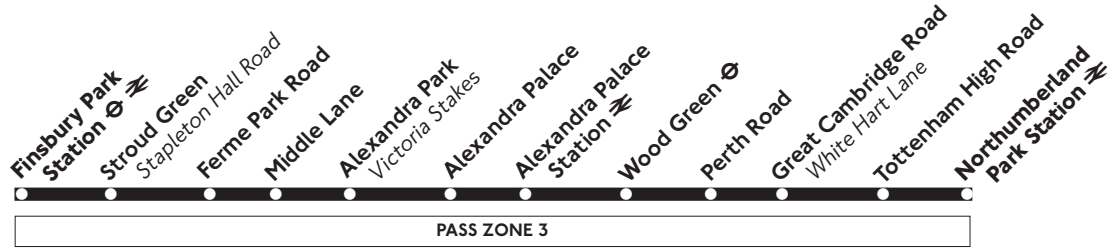

W3

Finsbury Park - Wood Green - Northumberland Park

Daily

Mondays to Fridays

Finsbury Park Station	0520	---	0540	---	0600	---	0615	---	0630	---	0640	---	0650	---	---	0700	---	
Stroud Green Stapleton Hall Road	0524	---	0544	---	0604	---	0619	---	0634	---	0644	---	0654	---	---	0704	---	
Crouch End Tottenham Lane	0528	---	0548	---	0608	---	0623	---	0638	---	0648	---	0658	---	---	0708	---	
Alexandra Park Victoria Stakes	0532	---	0552	---	0612	---	0627	---	0642	---	0652	---	0702	---	---	0712	---	
Alexandra Palace Station	0536	---	0556	---	0616	---	0631	---	0646	---	0656	---	0706	---	---	0716	---	
Wood Green Station Station Road	0538	---	0558	---	0618	---	0633	---	0648	---	0658	---	0708	---	---	0719	---	
Wood Green Station Lordship Lane	0539	0549	0559	0609	0619	0627	0634	0639	0644	0649	0654	0659	0704	0709	0713	0716	0720	0725
Great Cambridge Road White Hart Lane	0544	0554	0604	0614	0624	0632	0639	0644	0649	0654	0659	0704	0709	0714	0718	0721	0726	0731
Tottenham High Road	0547	0557	0607	0617	0627	0635	0642	0647	0652	0657	0702	0707	0712	0717	0721	0725	0730	0735
Northumberland Park Station	0551	0601	0611	0621	0631	0639	0646	0651	0656	0701	0706	0711	0716	0721	0725	0729	0734	0739
Finsbury Park Station	0710	---	1530	---	2022	2030	---	0100	---	---	---	---	---	---	---	---	---	---
Stroud Green Stapleton Hall Road	0714	---	1535	---	2026	2034	---	0104	---	---	---	---	---	---	---	---	---	---
Crouch End Tottenham Lane	0718	Then	1540	Then	2030	2038	Then	0108	---	---	---	---	---	---	---	---	---	---
Alexandra Park Victoria Stakes	0722	every	1547	about	2035	2043	about	0112	---	---	---	---	---	---	---	---	---	---
Alexandra Palace Station	0726	7-8	1554	every	2040	2048	every	0116	---	---	---	---	---	---	---	---	---	---
Wood Green Station Station Road	0729	mins.	1557	6	2042	2050	10	0118	---	---	---	---	---	---	---	---	---	---
Wood Green Station Lordship Lane	0730	until	1559	mins.	2043	2051	mins.	0119	---	---	---	---	---	---	---	---	---	---
Great Cambridge Road White Hart Lane	0736	until	1605	until	2049	2057	until	0124	---	---	---	---	---	---	---	---	---	---
Tottenham High Road	0740	---	1610	---	2052	2100	---	0127	---	---	---	---	---	---	---	---	---	---
Northumberland Park Station	0744	---	1615	---	2056	2104	---	0131	---	---	---	---	---	---	---	---	---	---

Saturdays