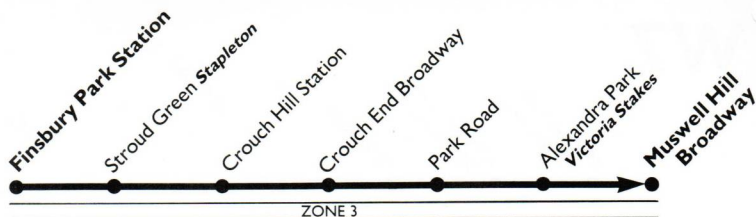

Mondays to Fridays

Finsbury Park Station	... ..	0615	Then	0705	Then	1845	Then	2100
Stroud Green Stapleton	... ..	0618	every	0708	every	1850	every	2104
Crouch End Broadway	... ..	0622	10	0712	5-6	1855	7-8	2107
Alexandra Park Victoria Stakes	... ..	0626	minutes	0716	minutes	1859	minutes	2111
Muswell Hill Broadway	... ..	0628	until	0718	until	1902	until	2114
Finsbury Park Station	... ..	2110	Then	0040				
Stroud Green Stapleton	... ..	2114	every	0044				
Crouch End Broadway	... ..	2117	10	0047				
Alexandra Park Victoria Stakes	... ..	2121	minutes	0051				
Muswell Hill Broadway	... ..	2124	until	0054				

Saturdays

Finsbury Park Station	... ..	0615	Then	0745	Then	0915	Then	1815
Stroud Green Stapleton	... ..	0618	every	0748	every	0919	every	1819
Crouch End Broadway	... ..	0622	15	0752	10	0924	6	1822
Alexandra Park Victoria Stakes	... ..	0625	minutes	0755	minutes	0928	minutes	1826
Muswell Hill Broadway	... ..	0628	until	0758	until	0932	until	1829
Finsbury Park Station	... ..	1822	Then	2000	Then	0040		
Stroud Green Stapleton	... ..	1826	every	2004	every	0044		
Crouch End Broadway	... ..	1829	7-8	2007	10	0047		
Alexandra Park Victoria Stakes	... ..	1833	minutes	2011	minutes	0051		
Muswell Hill Broadway	... ..	1836	until	2014	until	0054		

Sundays

Finsbury Park Station	... ..	0655	Then	0940	Then	1130	Then	1800
Stroud Green Stapleton	... ..	0658	every	0943	every	1133	every	1803
Crouch End Broadway	... ..	0702	15	0947	10	1137	7-8	1807
Alexandra Park Victoria Stakes	... ..	0706	minutes	0951	minutes	1141	minutes	1811
Muswell Hill Broadway	... ..	0709	until	0954	until	1144	until	1814
Finsbury Park Station	... ..	1810	Then	0010				
Stroud Green Stapleton	... ..	1813	every	0013				
Crouch End Broadway	... ..	1817	10	0017				
Alexandra Park Victoria Stakes	... ..	1821	minutes	0021				
Muswell Hill Broadway	... ..	1824	until	0024				

Operated by London Northern

If you have any comments regarding this service, please contact Head of Public Affairs, London Transport, 55 Broadway, London SW1H 0BD.

Travel Information

071-222 1234