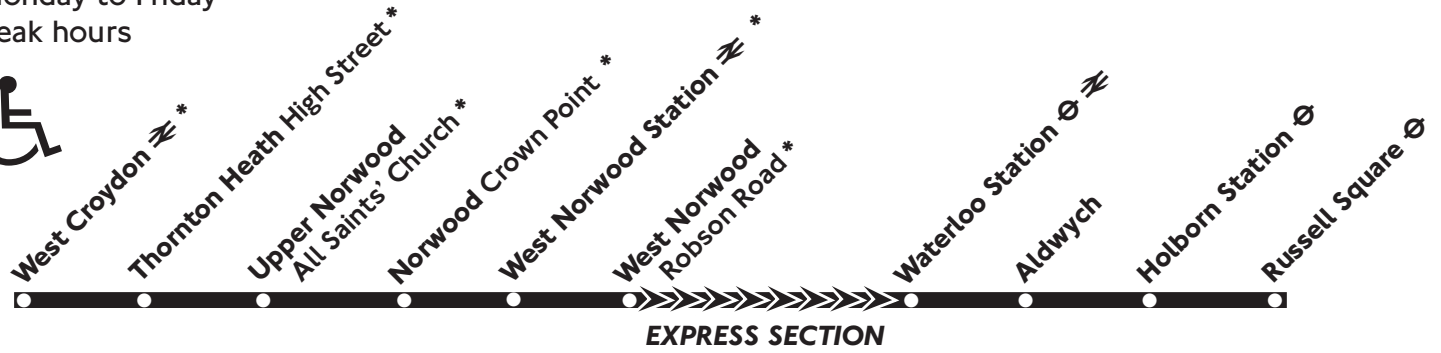

X68

West Croydon - West Norwood - Russell Square

Monday to Friday
peak hours

* Pick-up only mornings - passengers may not alight

Monday - Friday

West Croydon Bus Station ⇌	0550	0620	0650	0710	0730	0750	0810	0830
Thornton Heath High Street	0555	0625	0656	0716	0736	0758	0818	0838
Upper Norwood All Saints' Church	0600	0630	0701	0721	0741	0805	0825	0845
Norwood Crown Point	0605	0635	0706	0726	0746	0811	0831	0851
West Norwood Knights Hill	0607	0638	0709	0729	0749	0814	0834	0854
West Norwood Robson Road	0609	0640	0711	0731	0751	0816	0836	0856
EXPRESS SECTION	↓	↓	↓	↓	↓	↓	↓	↓
Waterloo Station ⇌	0629	0705	0739	0801	0826	0851	0911	0931
Holborn Station ⇌	0635	0711	0745	0808	0833	0858	0918	0938
Russell Square ⇌	0639	0715	0749	0812	0837	0902	0923	0943
West Croydon Delta Point	1814	1945	2008					
Thornton Heath High Street	1823	1952	2015					
Upper Norwood All Saints' Church	1831	1958	2021					
Norwood Crown Point	1836	2003	2026					
West Norwood Knights Hill	1839	2006	2029					
West Norwood Station ⇌	1840	2007	2030					

Russell Square \ominus	1550	1620	1650	1710	1730	1750	1820	1850
Holborn Station \ominus	1555	1625	1655	1715	1735	1755	1825	1854
Waterloo Station \ominus \Rightarrow	1605	1635	1705	1725	1745	1805	1835	1903
EXPRESS SECTION								
West Norwood Robson Road	1633	1703	1733	1753	1813	1833	1903	1931
West Norwood Bus Garage	1636	1706	1736	1756	1816	1836	1906	1934
Norwood Crown Point	1640	1710	1740	1800	1820	1839	1909	1937
Upper Norwood All Saints' Church	1647	1717	1747	1807	1827	1845	1915	1942
Thornton Heath High Street	1654	1724	1754	1814	1834	1851	1921	1948
West Croydon Bus Station \Rightarrow	1702	1732	1802	1822	1841	1858	1928	1955