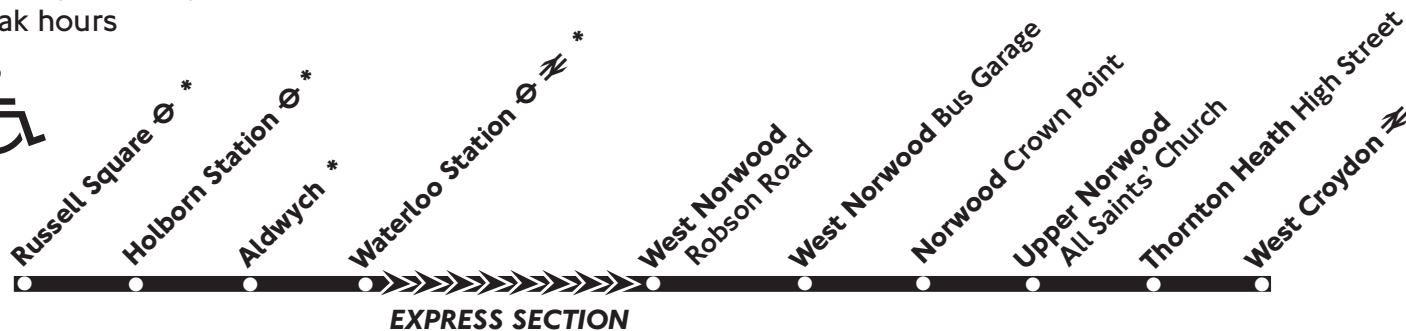

X68

Russell Square - West Norwood - West Croydon

Monday to Friday
peak hours

* Pick-up only - passengers may not alight

Monday - Friday

West Norwood Bus Garage	0627	0645	0705	0740
Norwood Crown Point	0629	0648	0708	0743
Upper Norwood All Saints' Church	0634	0653	0713	0748
Thornton Heath High Street	0639	0658	0718	0754
West Croydon Bus Station $\Rightarrow$	0645	0704	0725	0804

Russell Square $\ominus$	1550	1620	1650	1710	1730	1750	1820	1850
Holborn Station $\ominus$	1555	1625	1655	1715	1735	1755	1825	1854
Waterloo Station $\ominus$ $\Rightarrow$	1605	1635	1705	1725	1745	1805	1835	1903
EXPRESS SECTION								
West Norwood Robson Road	1633	1703	1733	1753	1813	1833	1903	1931
West Norwood Bus Garage	1636	1706	1736	1756	1816	1836	1906	1934
Norwood Crown Point	1640	1710	1740	1800	1820	1839	1909	1937
Upper Norwood All Saints' Church	1647	1717	1747	1807	1827	1845	1915	1942
Thornton Heath High Street	1654	1724	1754	1814	1834	1851	1921	1948
West Croydon Bus Station $\Rightarrow$	1702	1732	1802	1822	1841	1858	1928	1955

No service on Saturday, Sunday or Public Holidays

28.6.04 T5563T